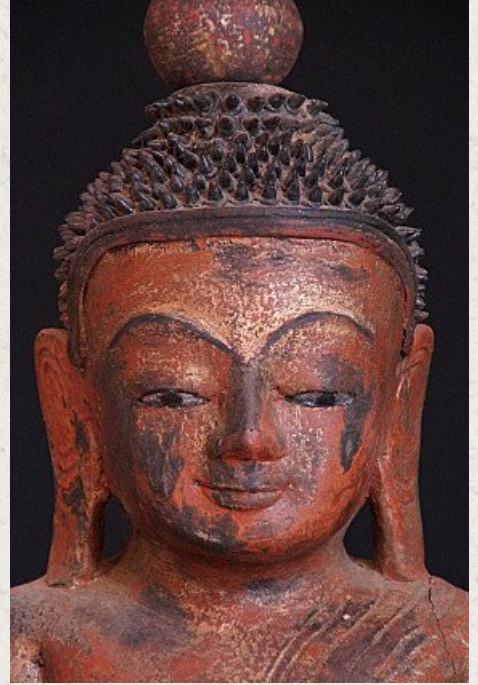

See on website