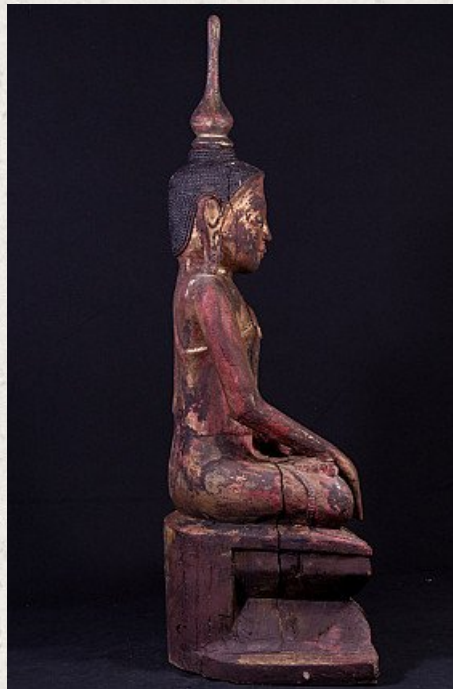

Antique Burmese Shan Buddha statue

- Material : wood
- 83 cm high
- 34 cm wide and 24 cm deep
- With traces of the original 24 krt. gilding
- Shan (Tai Yai) style
- Bhumisparsha mudra
- Late 18th / early 19th century
- Originating from Burma
- Nr: 2245-5

Asian art

Rielerweg 71-73

7416 ZB Deventer

The Netherlands

www.burmese-art.com

info@burmese-art.com

+31-6-22192241