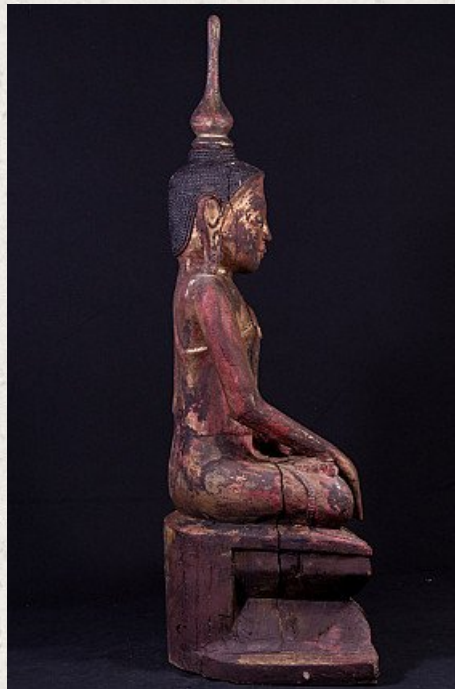

Antique Burmese Shan Buddha statue

- Material : wood
- 83 cm high
- 34 cm wide and 24 cm deep
- With traces of the original 24 krt. gilding
- Shan (Tai Yai) style
- Bhumisparsha mudra
- Late 18th / early 19th century
- Originating from Burma
- Nr: 2245-5

Asian art

Rielerweg 71-73

7416 ZB Deventer

The Netherlands

www.burmese-art.com

info@burmese-art.com

+31-6-22192241