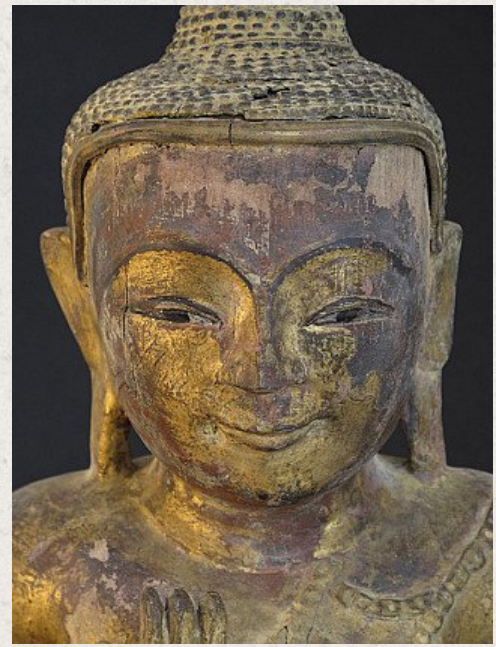

See on
website