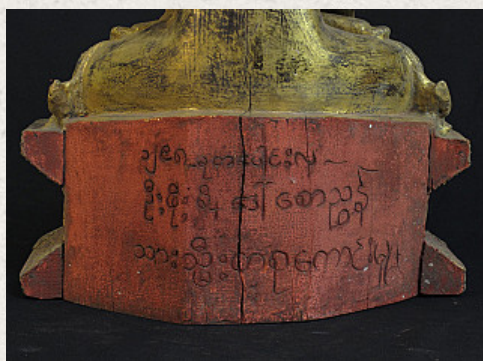

See on website