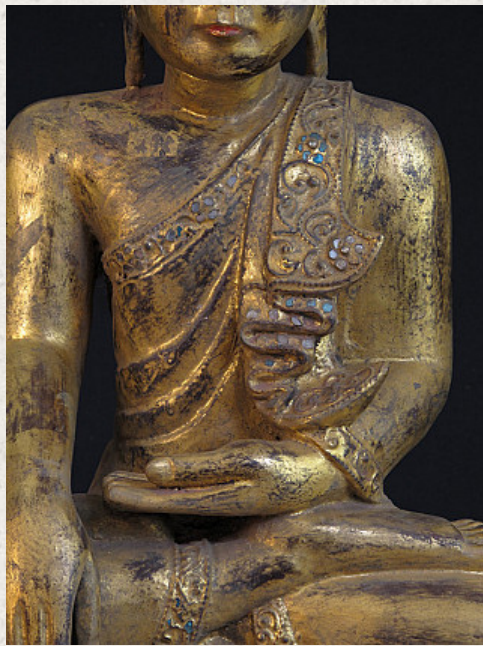

See on website