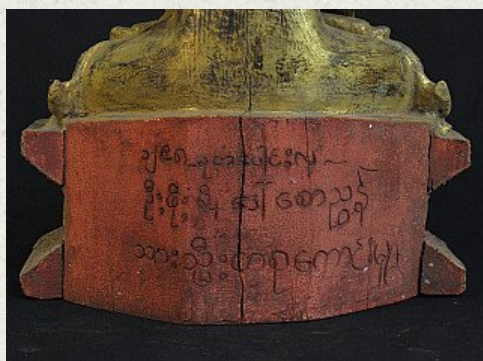

[See on website](#)