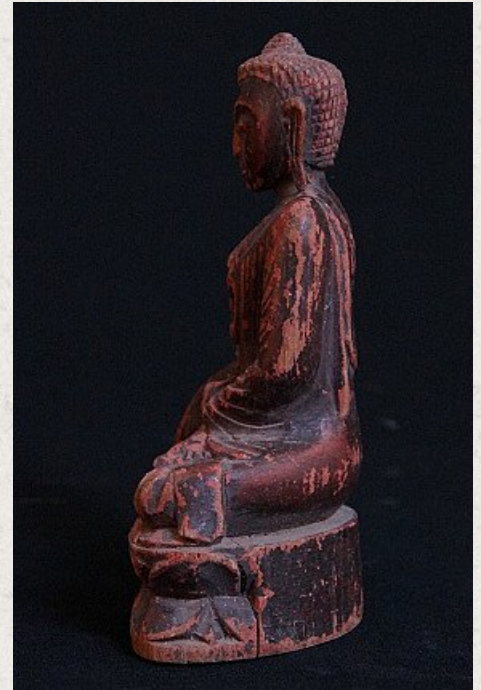

Old Burmese wooden Buddha

- Material : wood
- 18 cm high
- Bhumisparsha mudra
- Early 20th century
- Originating from Burma
- Nr. 2204-7

Asian art

Rielerweg 71-73

7416 ZB Deventer

The Netherlands

www.burmese-art.com

info@burmese-art.com

+31-6-22192241