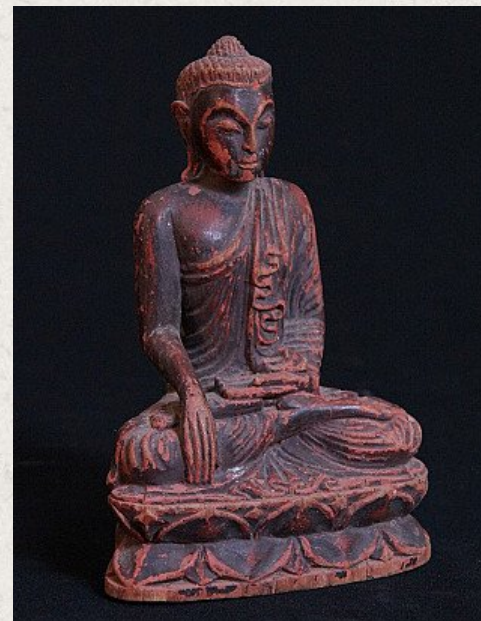

Old Burmese wooden Buddha

- Material : wood
- 18 cm high
- Bhumisparsha mudra
- Early 20th century
- Originating from Burma
- Nr. 2204-7

Asian art

Rielerweg 71-73

7416 ZB Deventer

The Netherlands

www.burmese-art.com

info@burmese-art.com

+31-6-22192241