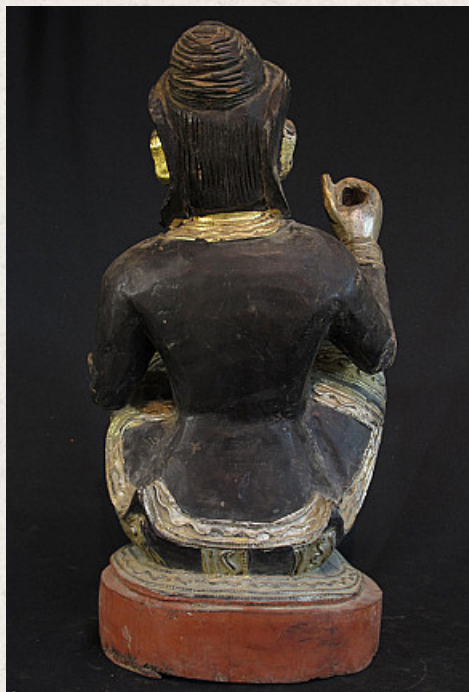

Antique Burmese Nat / spirit

- Material : wood
- 43 cm high
- With porcelain eyes
- Originating from Burma
- Nr. 2203-20

Asian art

Rielerweg 71-73
7416 ZB Deventer
The Netherlands
www.burmese-art.com
info@burmese-art.com
+31-6-22192241