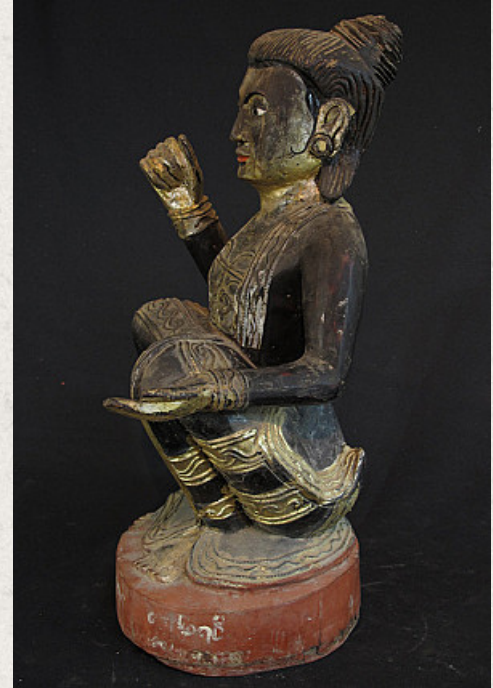

Antique Burmese Nat / spirit

- Material : wood
- 43 cm high
- With porcelain eyes
- Originating from Burma
- Nr. 2203-20

Asian art

Rielerweg 71-73
7416 ZB Deventer
The Netherlands
www.burmese-art.com
info@burmese-art.com
+31-6-22192241