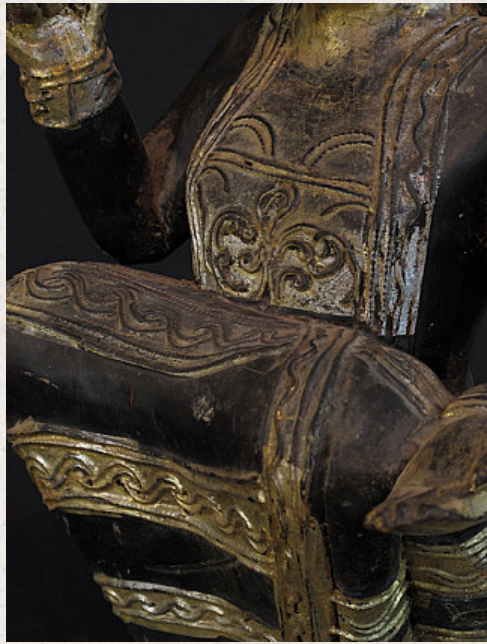

Antique Burmese Nat / spirit

- Material : wood
- 43 cm high
- With porcelain eyes
- Originating from Burma
- Nr. 2203-20

Asian art

Rielerweg 71-73
7416 ZB Deventer
The Netherlands
www.burmese-art.com
info@burmese-art.com
+31-6-22192241