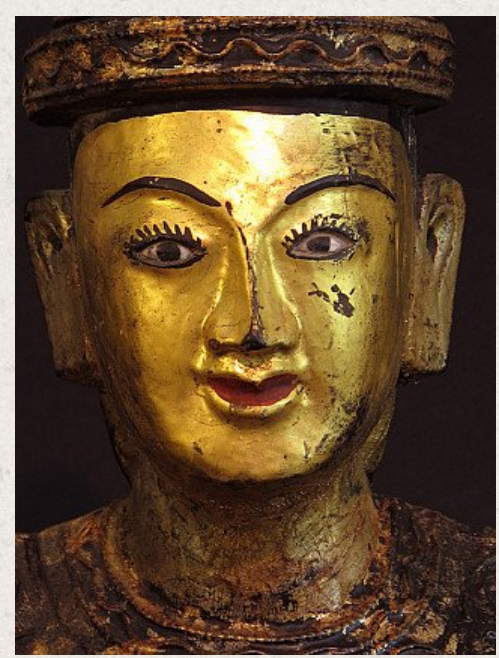

[See on website](#)