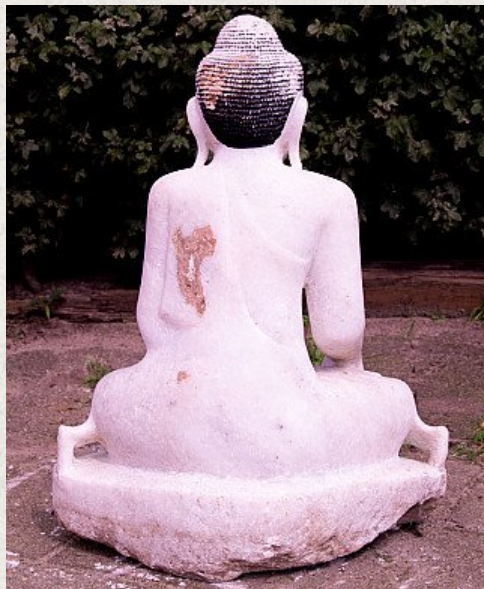

Old marble Buddha statue

- Material : marble
- 73 cm high
- 54 cm wide and 25 cm deep
- Mandalay style
- Bhumisparsha mudra
- Early 20th century
- Originating from Burma
- Nr. 2197-5

Asian art

Rielerweg 71-73

7416 ZB Deventer

The Netherlands

www.burmese-art.com

info@burmese-art.com

+31-6-22192241