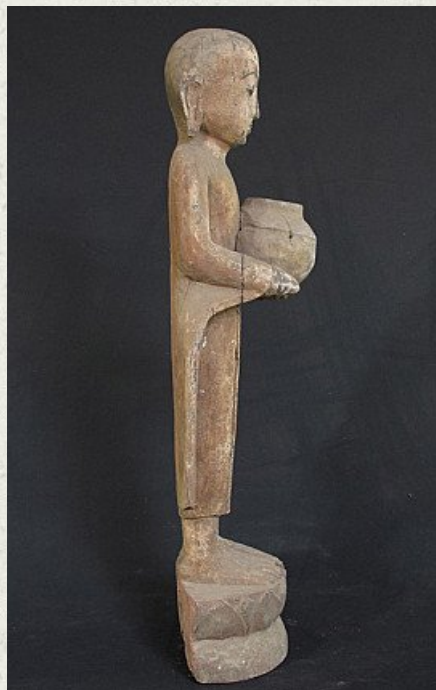

Antique Burmese monk

- Material : wood
- 60 cm high
- 19th century
- Originating from Burma
- Nr: 2189-11

Asian art

Rielerweg 71-73

7416 ZB Deventer

The Netherlands

www.burmese-art.com

info@burmese-art.com

+31-6-22192241