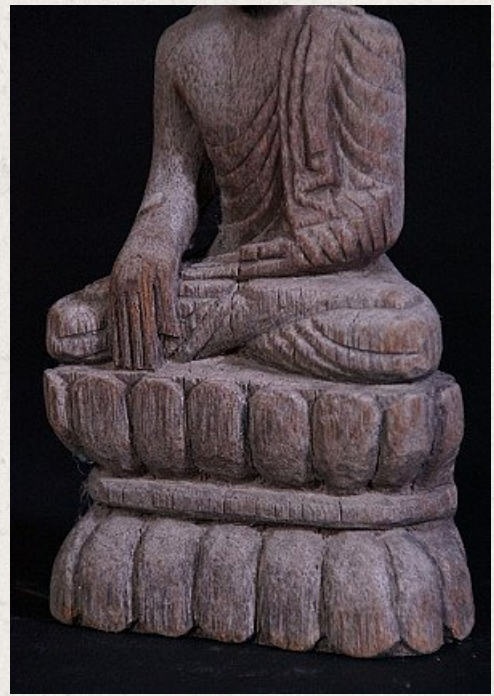

See on
website