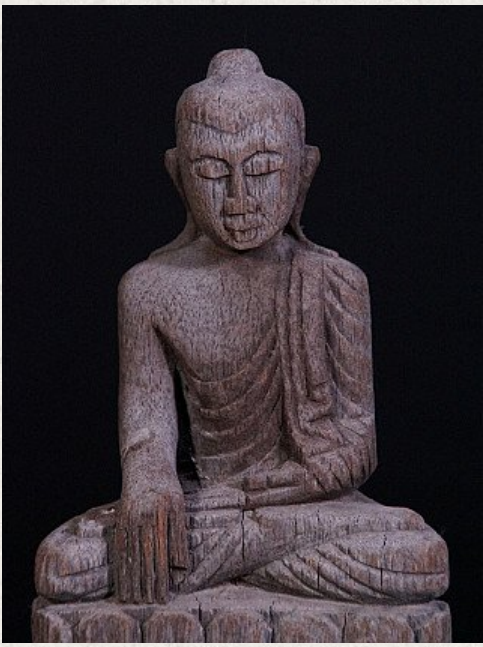

See on
website