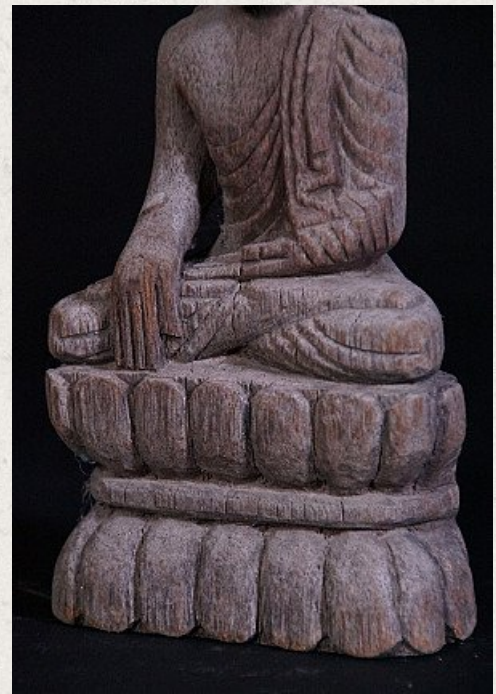

[See on website](#)