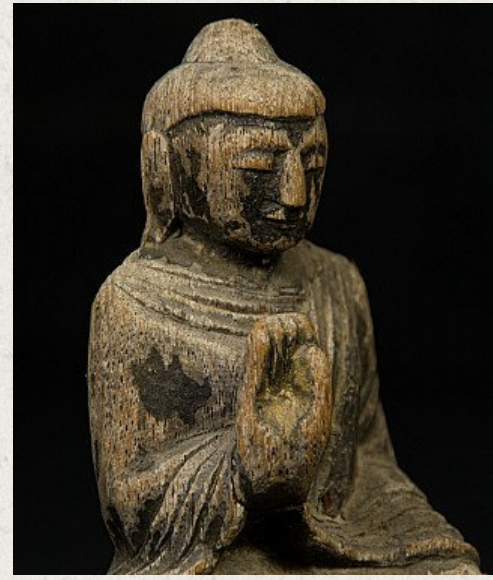

[See on website](#)