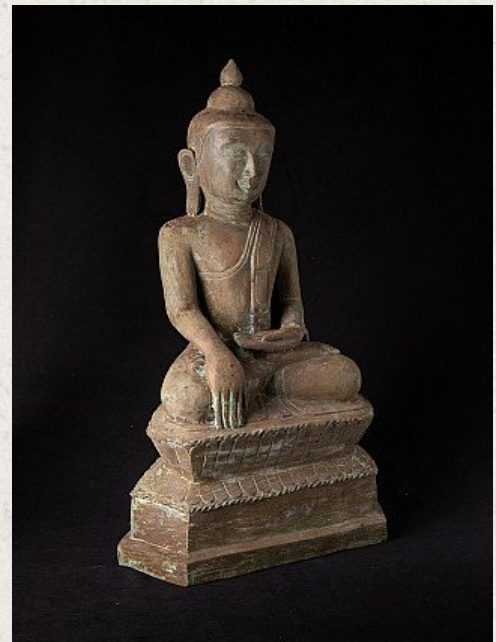

Old bronze Buddha statue

- Material : bronze
- 65,5 cm high
- 40,5 cm wide and 22 cm deep
- Bhumisparsha mudra
- Early 20th century
- Originating from Burma
- Nr: 2185-4

Asian art

Rielerweg 71-73

7416 ZB Deventer

The Netherlands

www.burmese-art.com

info@burmese-art.com

+31-6-22192241