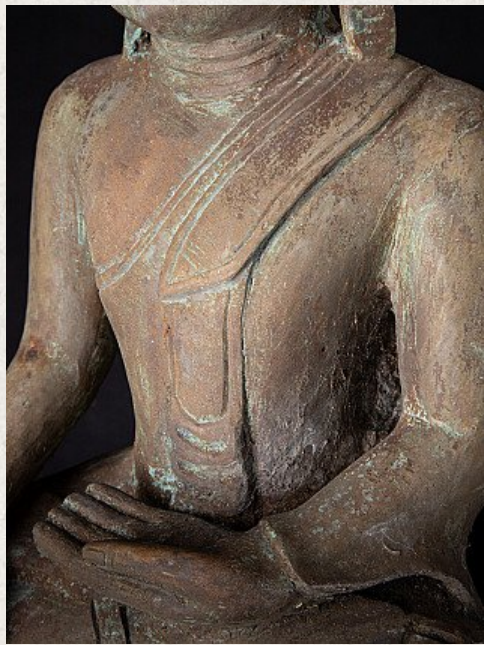

See on website