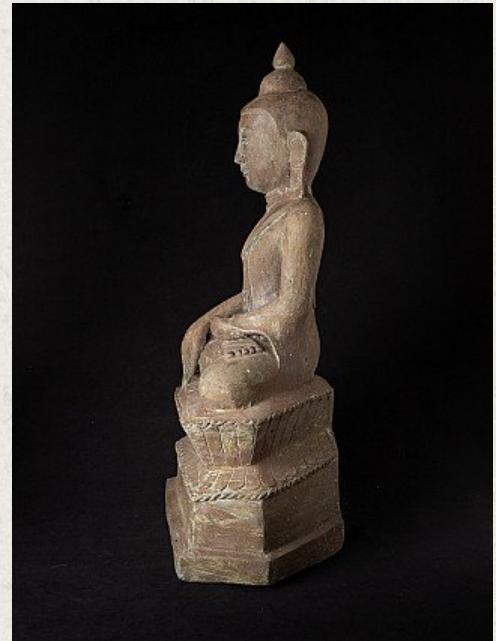

Old bronze Buddha statue

- Material : bronze
- 65,5 cm high
- 40,5 cm wide and 22 cm deep
- Bhumisparsha mudra
- Early 20th century
- Originating from Burma
- Nr: 2185-4

Asian art

Rielerweg 71-73

7416 ZB Deventer

The Netherlands

www.burmese-art.com

info@burmese-art.com

+31-6-22192241