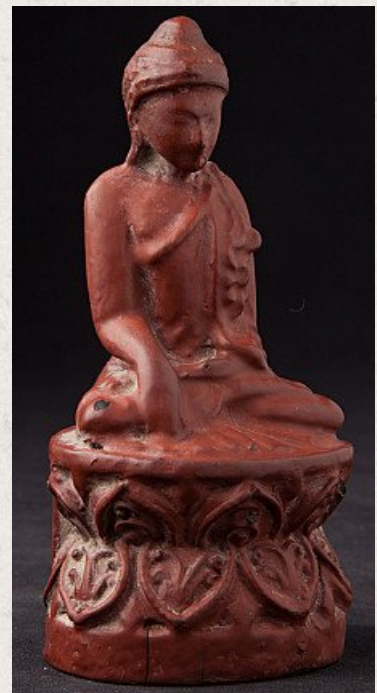

Old wooden Buddha statue

- Material : wood
- 14 cm high
- 6,5 cm wide and 5,5 cm deep
- Shan (Tai Yai) style
- Bhumisparsha mudra
- Middle 20th century
- Originating from Burma
- Nr. 2185-20

Asian art

Rielerweg 71-73

7416 ZB Deventer

The Netherlands

www.burmese-art.com

info@burmese-art.com

+31-6-22192241