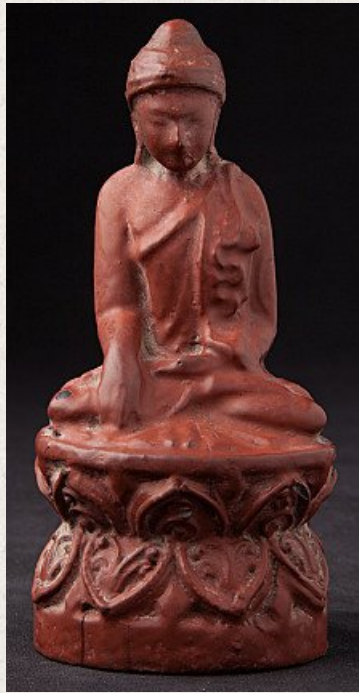

Old wooden Buddha statue

- Material : wood
- 14 cm high
- 6,5 cm wide and 5,5 cm deep
- Shan (Tai Yai) style
- Bhumisparsha mudra
- Middle 20th century
- Originating from Burma
- Nr. 2185-20

Asian art

Rielerweg 71-73

7416 ZB Deventer

The Netherlands

www.burmese-art.com

info@burmese-art.com

+31-6-22192241