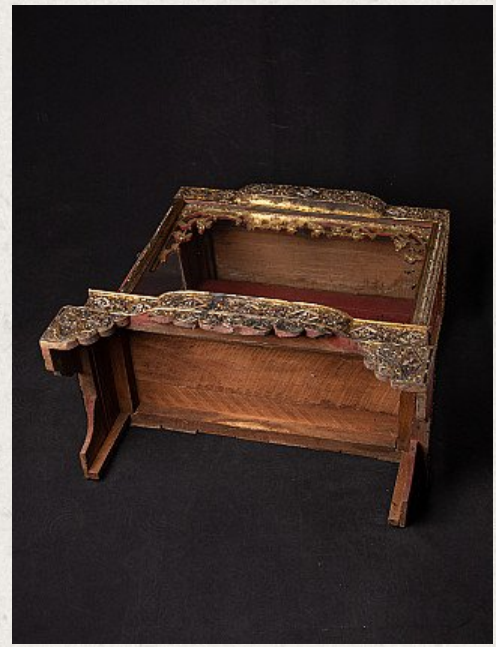

[See on website](#)