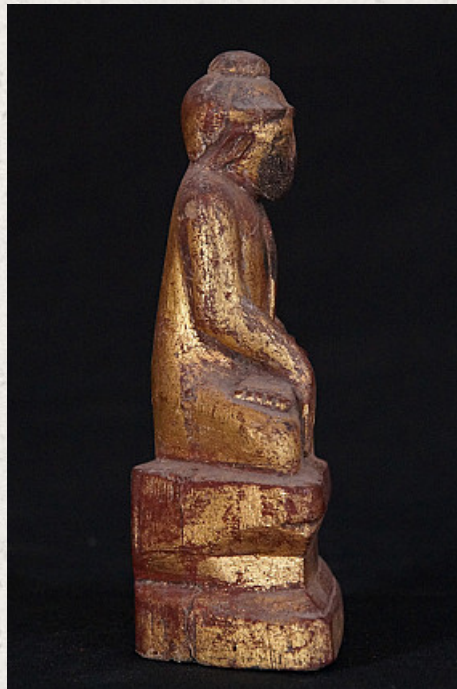

Antique Shan Buddha

- Material : wood
- 16 cm high
- 8 cm wide
- Gilded with 24 krt. gold
- Shan (Tai Yai) style
- Bhumisparsha mudra
- 18th century
- Originating from Burma
- Nr: 2179-2

Asian art

Rielerweg 71-73

7416 ZB Deventer

The Netherlands

www.burmese-art.com

info@burmese-art.com

+31-6-22192241