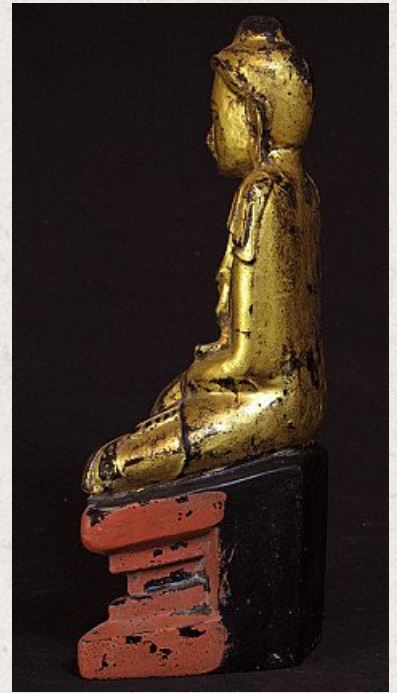

Antique sitting Buddha

- Material : wood
- 30,5 cm high
- Shan (Tai Yai) style
- Bhumisparsha mudra
- 19th century
- Goldplated
- Originating from Burma
- Nr: 2178-6

Asian art

Rielerweg 71-73

7416 ZB Deventer

The Netherlands

www.burmese-art.com

info@burmese-art.com

+31-6-22192241