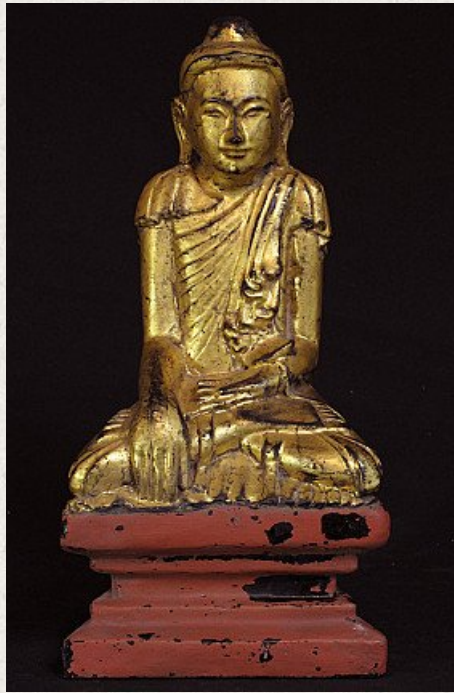

Antique sitting Buddha

- Material : wood
- 30,5 cm high
- Shan (Tai Yai) style
- Bhumisparsha mudra
- 19th century
- Goldplated
- Originating from Burma
- Nr: 2178-6

Asian art

Rielerweg 71-73

7416 ZB Deventer

The Netherlands

www.burmese-art.com

info@burmese-art.com

+31-6-22192241