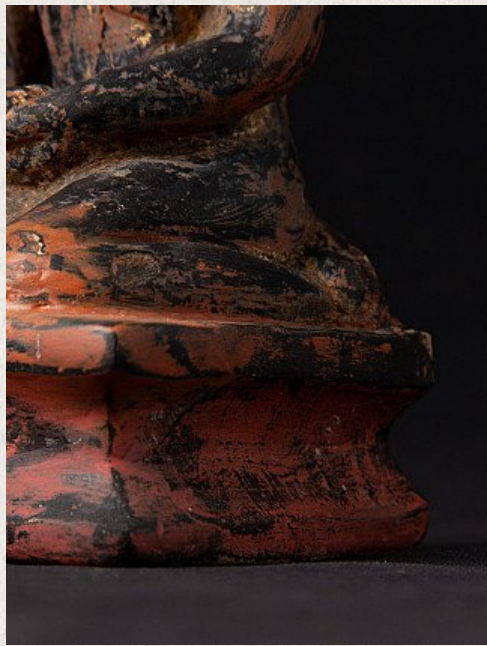

See on
website