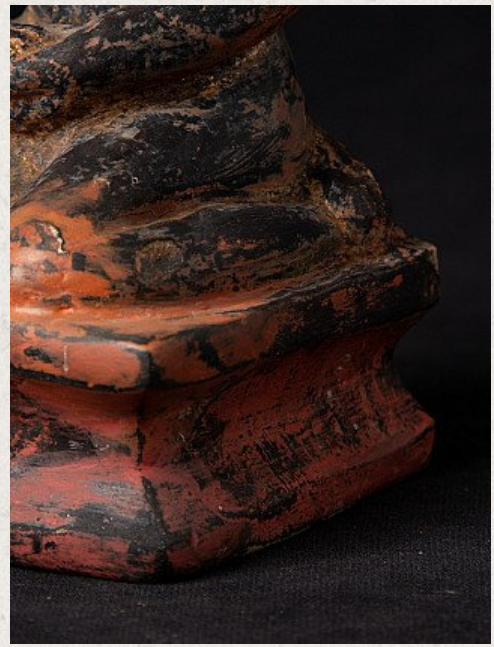

[See on website](#)