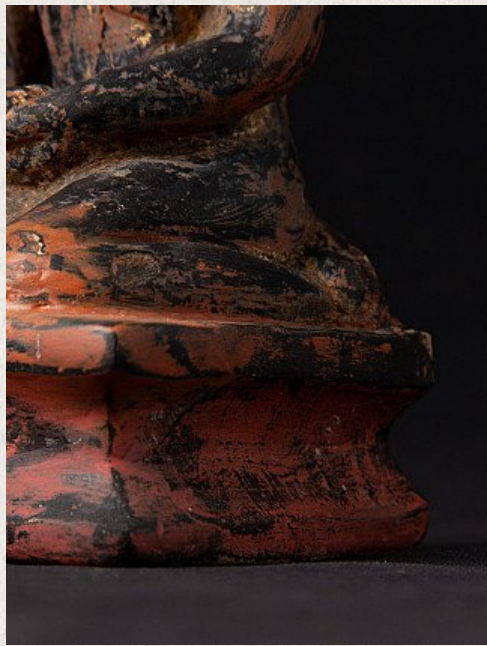

[See on website](#)