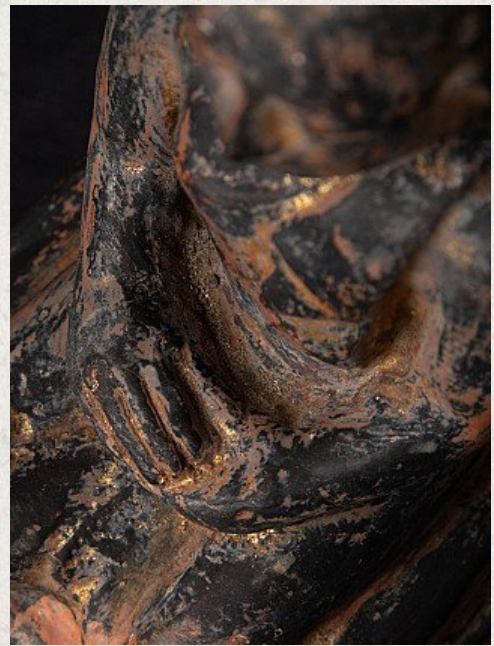

[See on website](#)