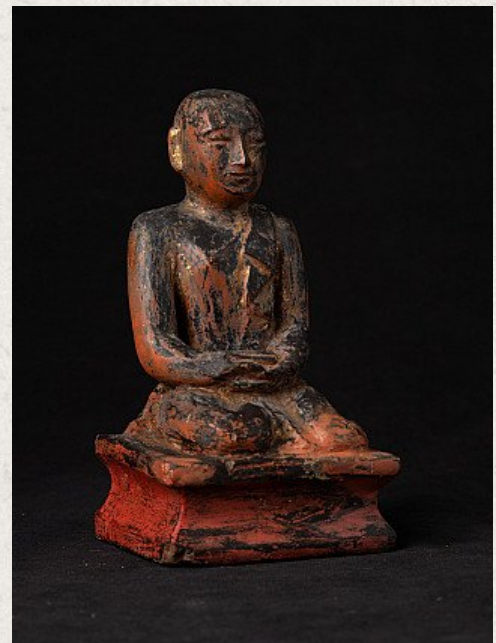

Antique wooden Burmese monk statue

- Material : wood
- 17 cm high
- 8,7 cm wide and 8,5 cm deep
- With traces of 24 krt. gilding
- Dhyana mudra
- Early 19th century
- Originating from Burma
- Nr. 2158-6

Asian art

Rielerweg 71-73

7416 ZB Deventer

The Netherlands

www.burmese-art.com

info@burmese-art.com

+31-6-22192241