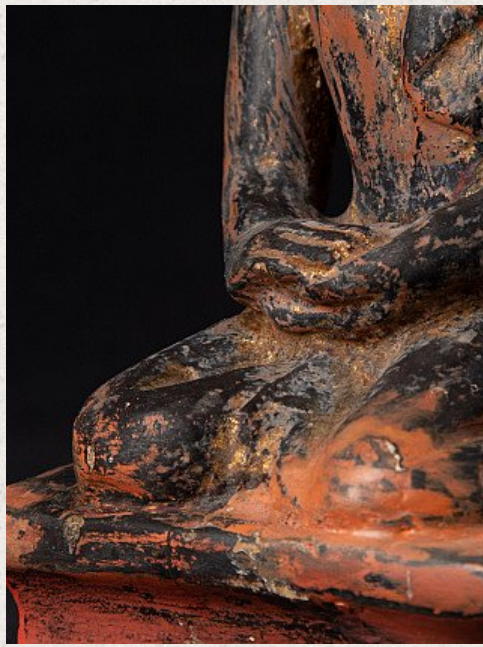

See on
website