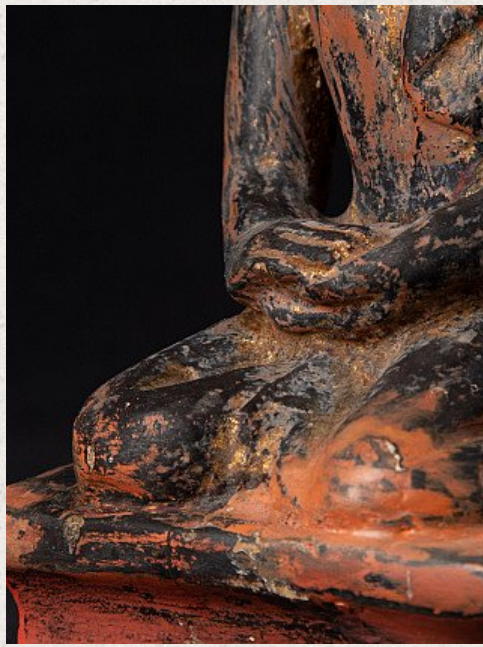

[See on website](#)