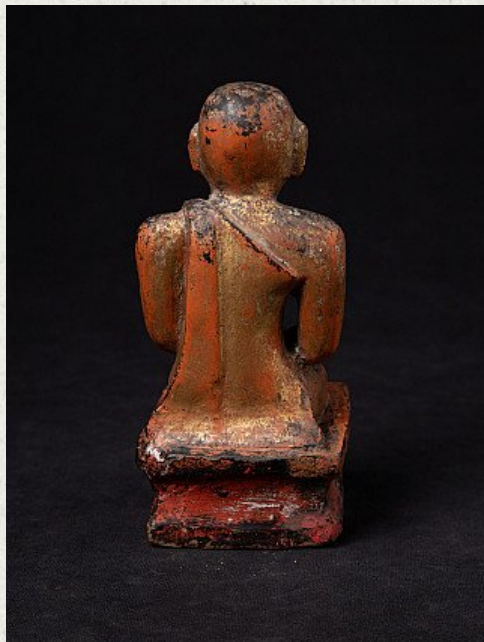

Antique Burmese monk statue

- Material : wood
- 16,3 cm high
- 7 cm wide and 7,6 cm deep
- With traces of 24 krt. gilding
- Late 18th / early 19th century
- Originating from Burma
- Nr: 2158-5

Asian art

Rielerweg 71-73

7416 ZB Deventer

The Netherlands

www.burmese-art.com

info@burmese-art.com

+31-6-22192241