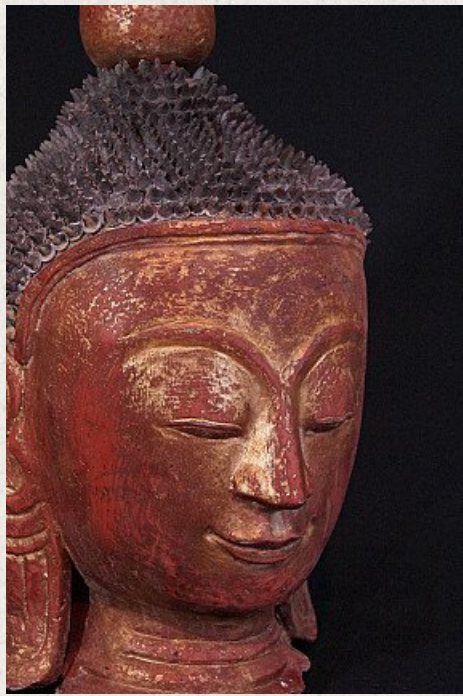

[See on website](#)