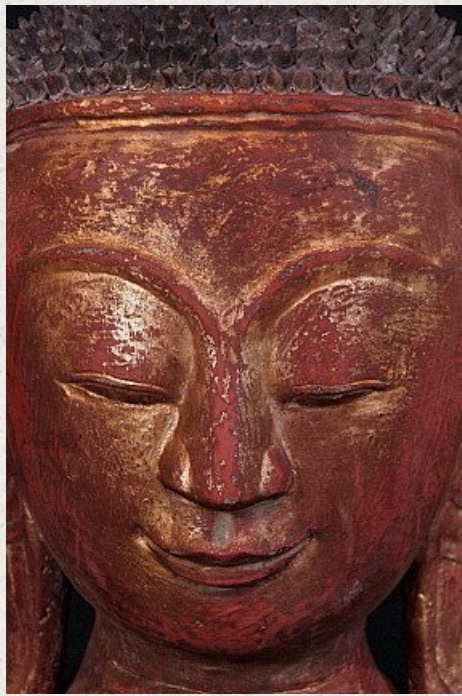

[See on website](#)