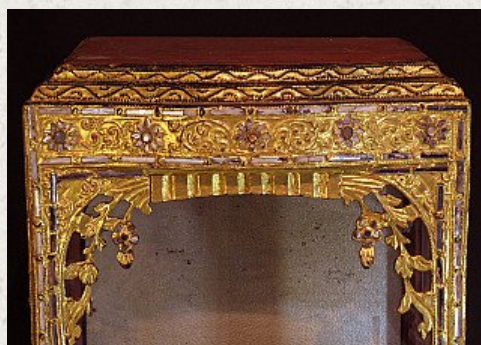

Antique temple

- 59,5 cm high
- 39 cm wide
- 30 cm deep
- Material: Teakwood
- Goldplated
- Originating from Burma
- Nr: 2154-10

Asian art

Rielerweg 71-73

7416 ZB Deventer

The Netherlands

www.burmese-art.com

info@burmese-art.com

+31-6-22192241