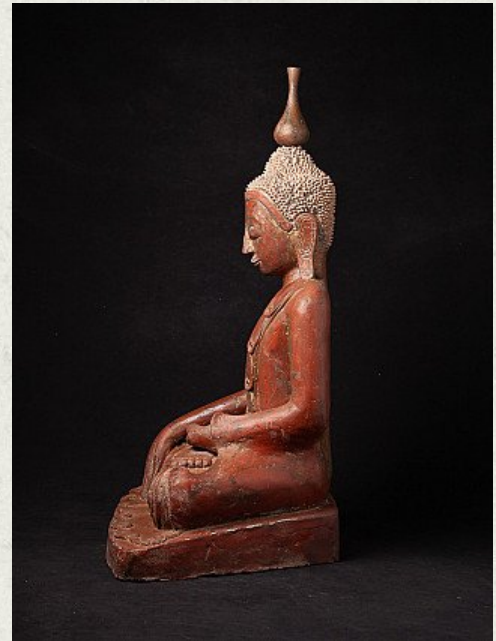

Old Burmese Buddha statue

- Material : lacquerware
- 98 cm high
- 56,5 cm wide and 45 cm deep
- Shan (Tai Yai) style
- Bhumisparsha mudra
- Middle 20th century
- Originating from Burma
- Nr: 2149-10

Asian art

Rielerweg 71-73

7416 ZB Deventer

The Netherlands

www.burmese-art.com

info@burmese-art.com

+31-6-22192241