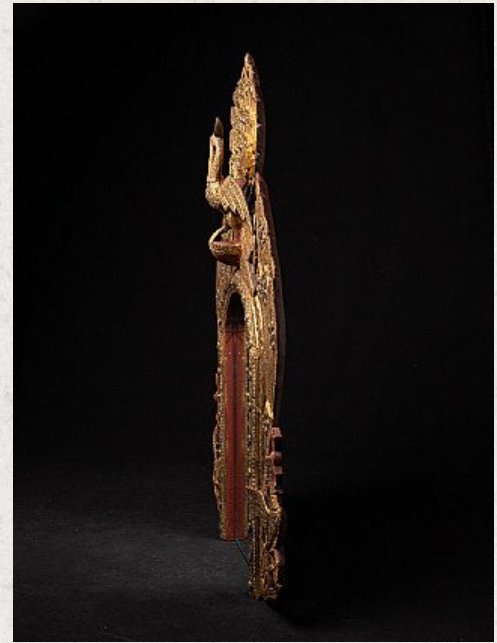

Antique wooden temple panel with mirror

- Material : wood
- 103,5 cm high
- 70,4 cm wide and 10,3 cm deep
- Gilded with 24 krt. gold
- Late 19th / early 20th century
- Originating from Burma
- Nr: 2138

Asian art

Rielerweg 71-73

7416 ZB Deventer

The Netherlands

www.burmese-art.com

info@burmese-art.com

+31-6-22192241