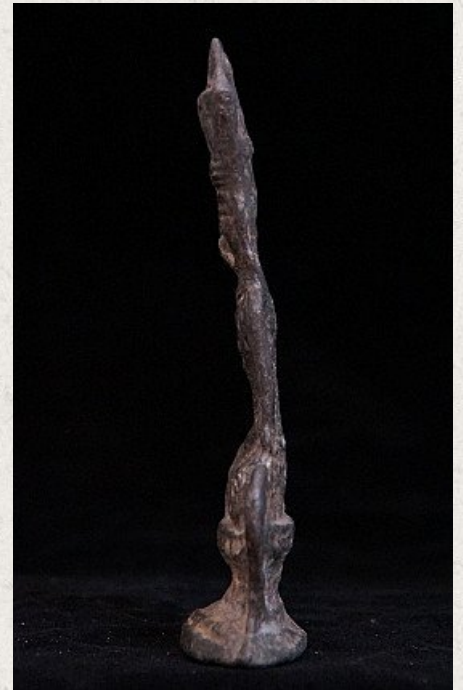

Antique Buddha amulet

- Material: Lead
- 11,5 cm high
- 6,8 cm wide
- Bhumisparsha mudra
- 18-19th century
- Originating from Burma
- Nr: 2136-57

Asian art

Rielerweg 71-73

7416 ZB Deventer

The Netherlands

www.burmese-art.com

info@burmese-art.com

+31-6-22192241

[See on website](#)