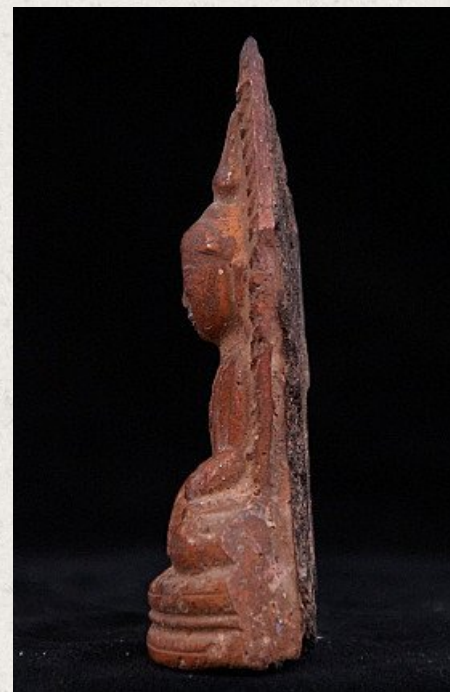

Antique Buddha Amulet

- Material: Clay
- 8 cm high
- Shan (Tai Yai) style
- Bhumisparsha mudra
- 18-19th century
- Originating from Burma
- Nr: 2134-9

Asian art

Rielerweg 71-73

7416 ZB Deventer

The Netherlands

www.burmese-art.com

info@burmese-art.com

+31-6-22192241