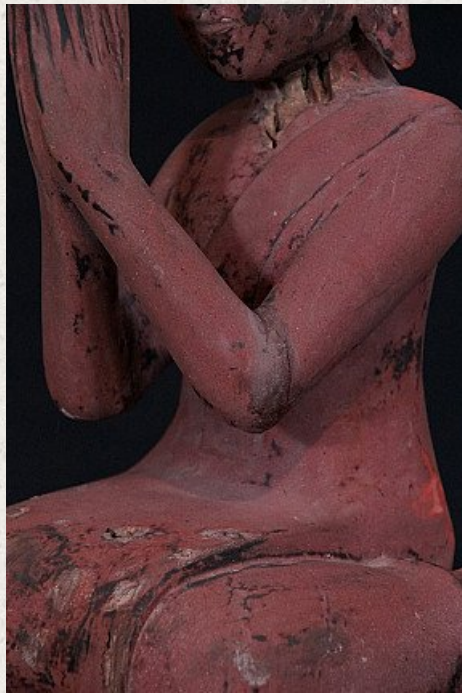

See on
website