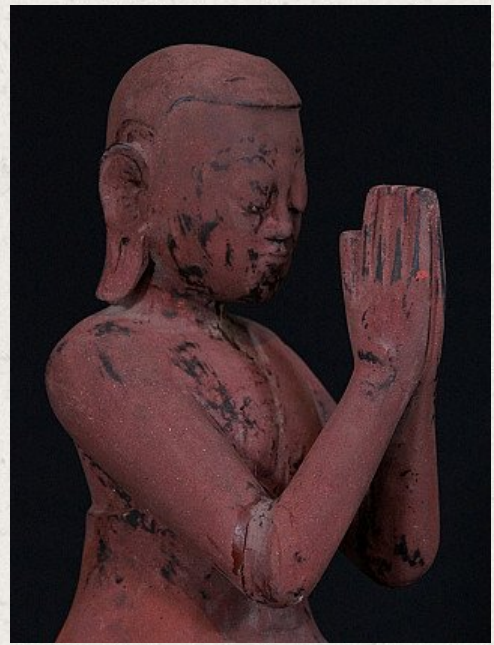

See on
website