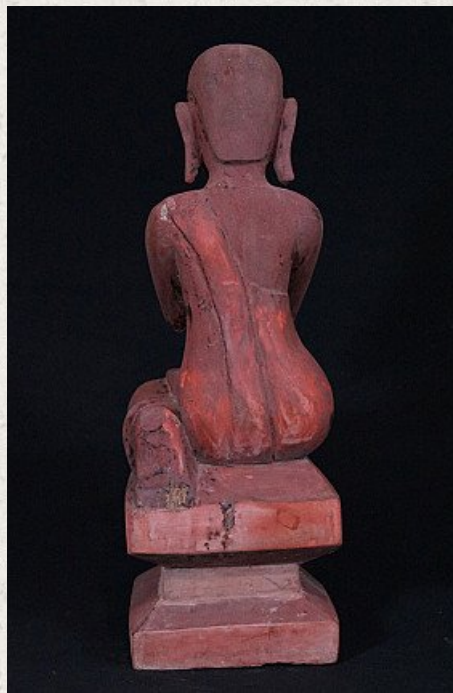

Antique Burmese monk statue

- Material : wood
- 48 cm high
- 17 cm wide
- 19 cm deep
- Namaskara mudra
- 18th century
- Originating from Burma
- Nr: 2102-12

Asian art

Rielerweg 71-73

7416 ZB Deventer

The Netherlands

www.burmese-art.com

info@burmese-art.com

+31-6-22192241