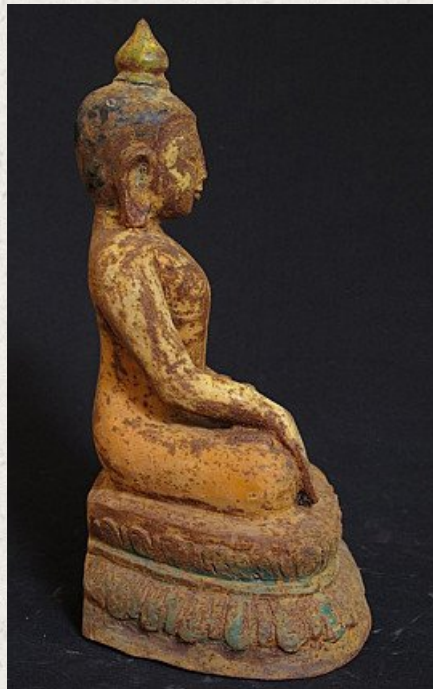

19th century Burmese Buddha

- Material: Cast iron
- 30,5 cm high
- Ava style
- Bhumisparsha mudra
- 18th - 19th century
- Originating from Burma
- Nr: 2101-2

Asian art

Rielerweg 71-73

7416 ZB Deventer

The Netherlands

www.burmese-art.com

info@burmese-art.com

+31-6-22192241