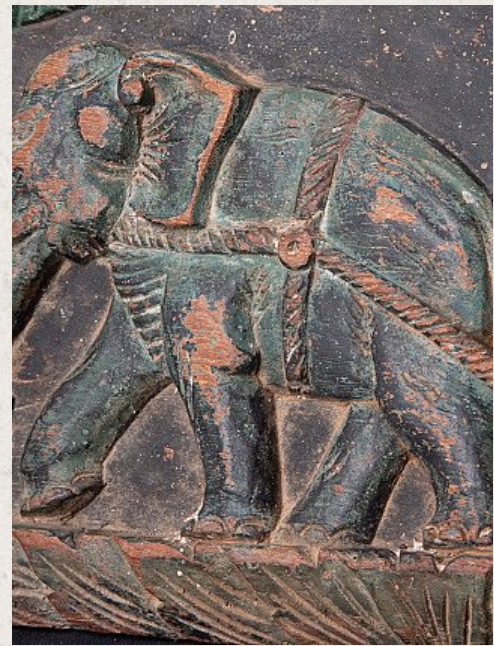

See on
website