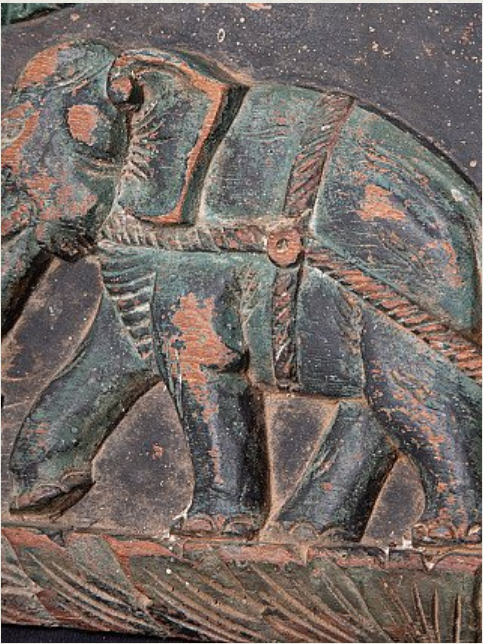

[See on website](#)