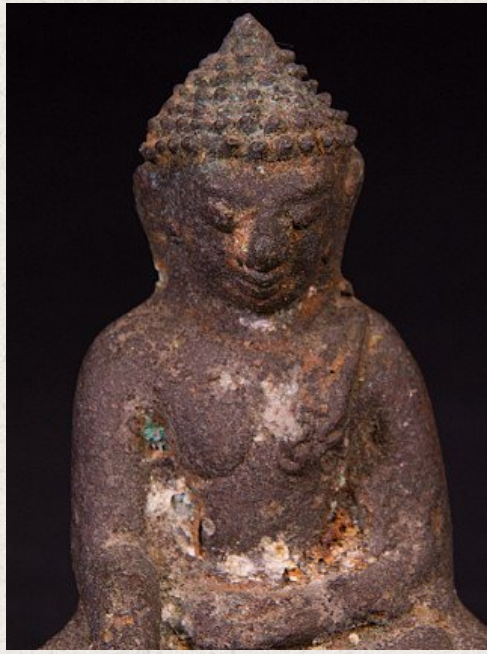

[See on website](#)