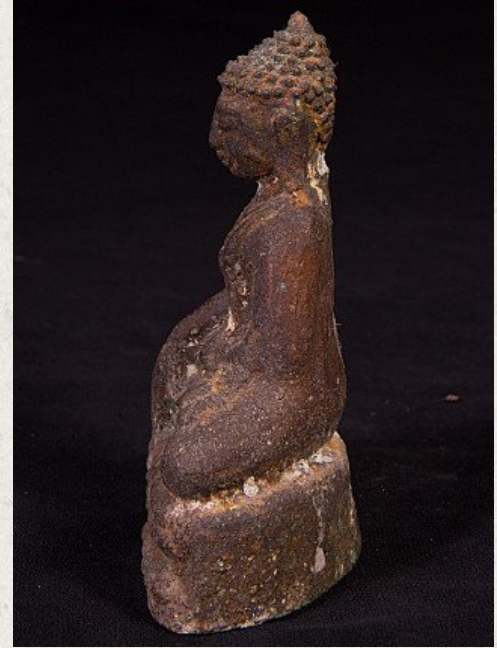

Antique bronze Pagan Buddha statue

- Material : bronze
- 9,5 cm high
- 7 cm wide and 4 cm deep
- Bagan style
- Bhumisparsha mudra
- 12-13th century - original from the Pagan period
- Small but very special !!
- Originating from Burma
- Nr: 2073-32

Asian art

Rielerweg 71-73

7416 ZB Deventer

The Netherlands

www.burmese-art.com

info@burmese-art.com

+31-6-22192241