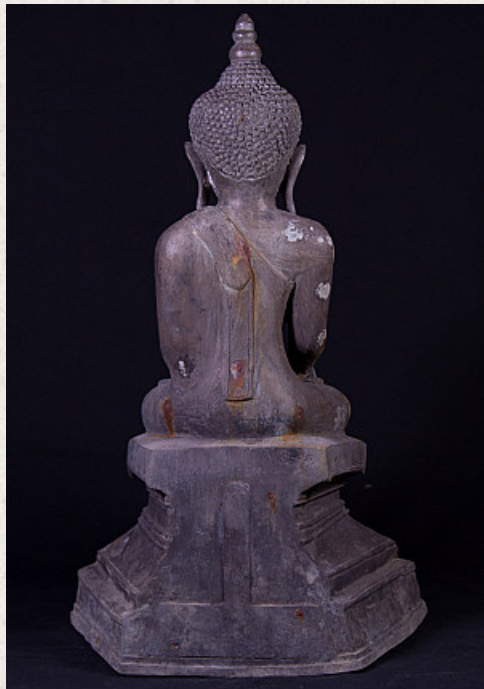

Old bronze Shan Buddha statue

- Material : bronze
- 64 cm high
- 40 cm wide and 24,5 cm deep
- Shan (Tai Yai) style
- Bhumisparsha mudra
- Middle 20th century
- Originating from Burma
- Nr: 2062-62
- Price : 750 euro

Asian art

Rielerweg 71-73

7416 ZB Deventer

The Netherlands

www.burmese-art.com

info@burmese-art.com

+31-6-22192241