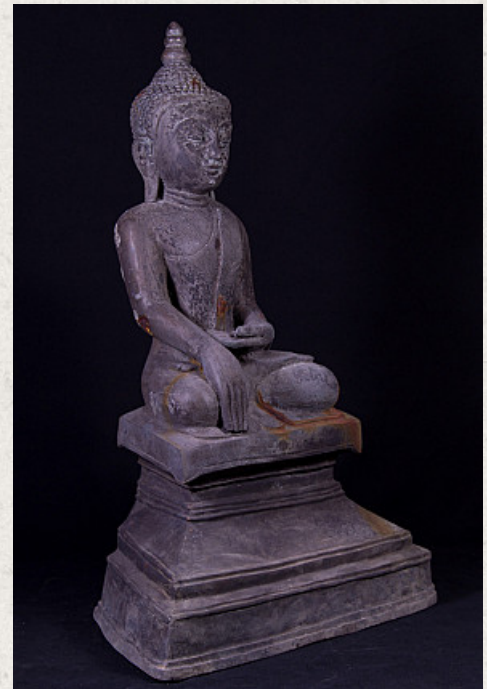

Old bronze Shan Buddha statue

- Material : bronze
- 64 cm high
- 40 cm wide and 24,5 cm deep
- Shan (Tai Yai) style
- Bhumisparsha mudra
- Middle 20th century
- Originating from Burma
- Nr: 2062-62
- Price : 750 euro

Asian art

Rielerweg 71-73

7416 ZB Deventer

The Netherlands

www.burmese-art.com

info@burmese-art.com

+31-6-22192241