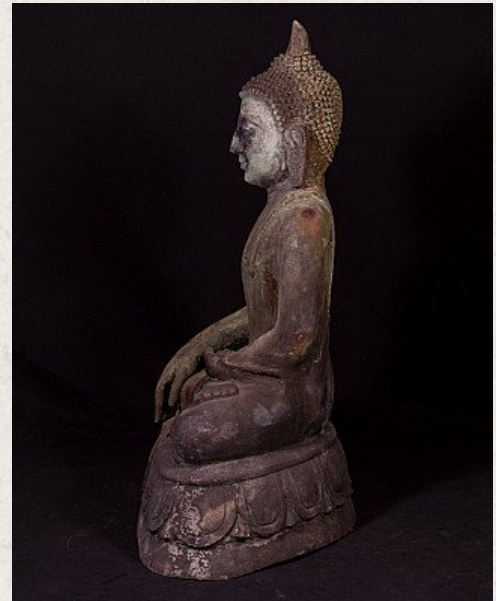

Old bronze Pagan Buddha statue

- Material : bronze
- 62 cm high
- 41,5 cm wide and 27 cm deep
- Bagan style
- Bhumisparsha mudra
- Early 20th century
- Originating from Burma
- Nr. 2061-28

Asian art

Rielerweg 71-73

7416 ZB Deventer

The Netherlands

www.burmese-art.com

info@burmese-art.com

+31-6-22192241