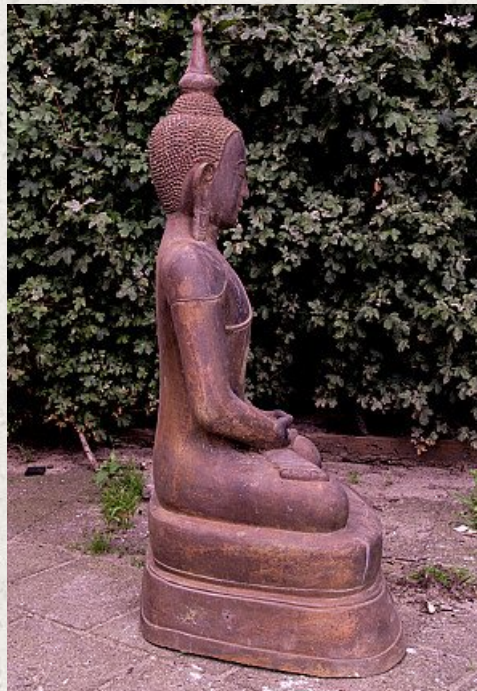

Large old bronze Buddha statue

- Material : bronze
- 107 cm high
- 58 cm wide and 46 cm deep
- Ava style
- Bhumisparsha mudra
- Middle 20th century
- Originating from Burma
- Nr. 2060-59

Asian art

Rielerweg 71-73

7416 ZB Deventer

The Netherlands

www.burmese-art.com

info@burmese-art.com

+31-6-22192241