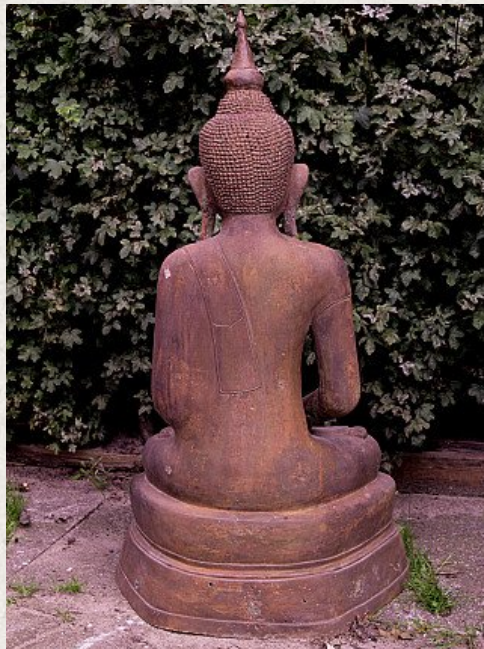

Large old bronze Buddha statue

- Material : bronze
- 107 cm high
- 58 cm wide and 46 cm deep
- Ava style
- Bhumisparsha mudra
- Middle 20th century
- Originating from Burma
- Nr. 2060-59

Asian art

Rielerweg 71-73

7416 ZB Deventer

The Netherlands

www.burmese-art.com

info@burmese-art.com

+31-6-22192241