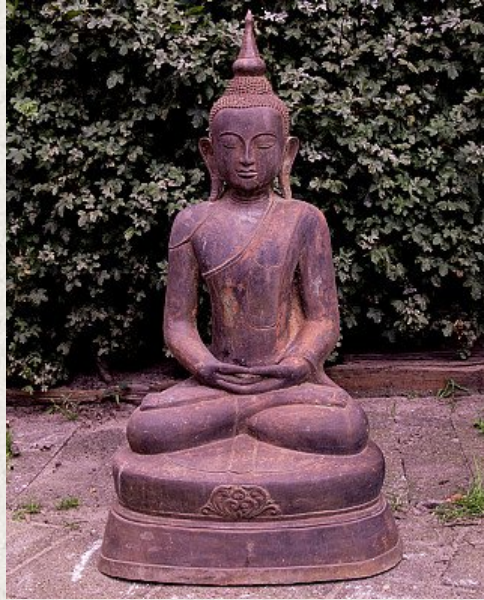

Large old bronze Buddha statue

- Material : bronze
- 107 cm high
- 58 cm wide and 46 cm deep
- Ava style
- Bhumisparsha mudra
- Middle 20th century
- Originating from Burma
- Nr. 2060-59

Asian art

Rielerweg 71-73

7416 ZB Deventer

The Netherlands

www.burmese-art.com

info@burmese-art.com

+31-6-22192241