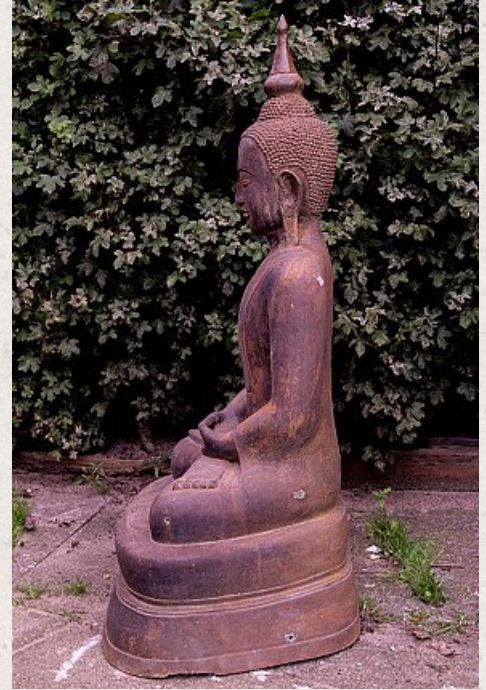

Large old bronze Buddha statue

- Material : bronze
- 107 cm high
- 58 cm wide and 46 cm deep
- Ava style
- Bhumisparsha mudra
- Middle 20th century
- Originating from Burma
- Nr. 2060-59

Asian art

Rielerweg 71-73

7416 ZB Deventer

The Netherlands

www.burmese-art.com

info@burmese-art.com

+31-6-22192241