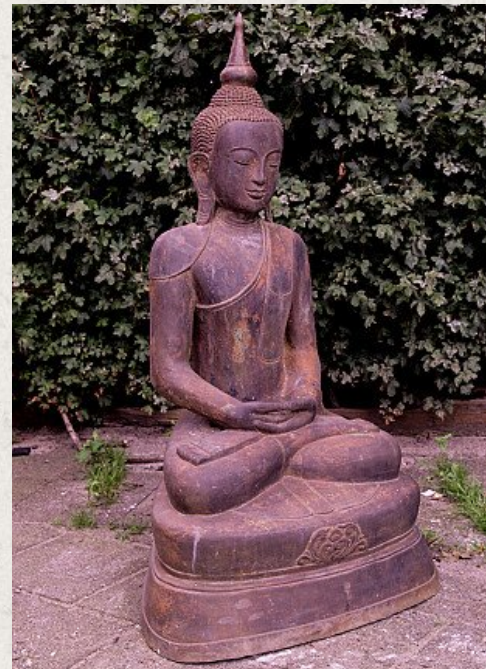

Large old bronze Buddha statue

- Material : bronze
- 107 cm high
- 58 cm wide and 46 cm deep
- Ava style
- Bhumisparsha mudra
- Middle 20th century
- Originating from Burma
- Nr. 2060-59

Asian art

Rielerweg 71-73

7416 ZB Deventer

The Netherlands

www.burmese-art.com

info@burmese-art.com

+31-6-22192241