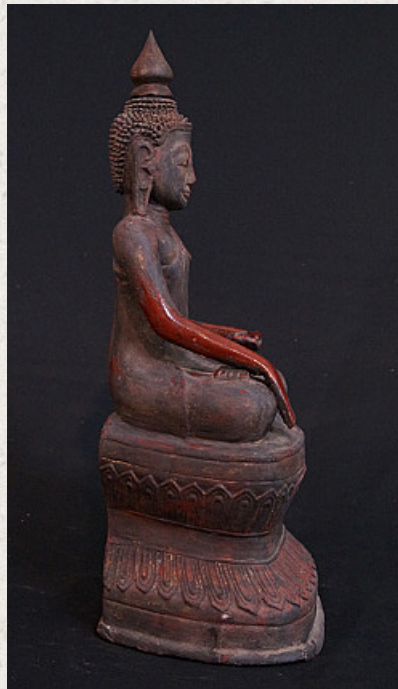

Old Burmese Buddha statue

- Material : lacquerware
- 48 cm high
- 22 cm wide
- Bhumisparsha mudra
- Early 20th century
- Originating from Burma
- Nr: 2056-27

Asian art

Rielerweg 71-73

7416 ZB Deventer

The Netherlands

www.burmese-art.com

info@burmese-art.com

+31-6-22192241