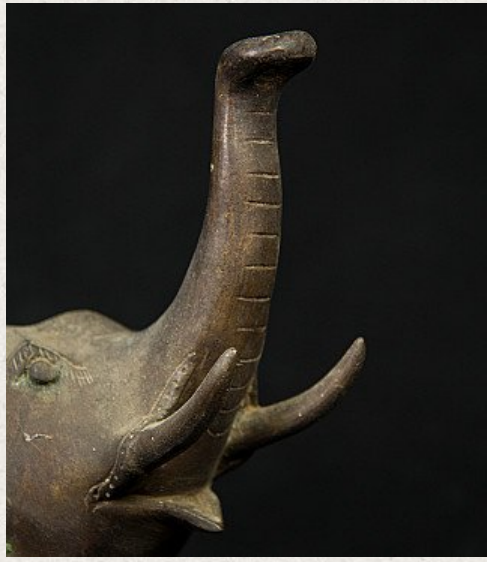

See on
website