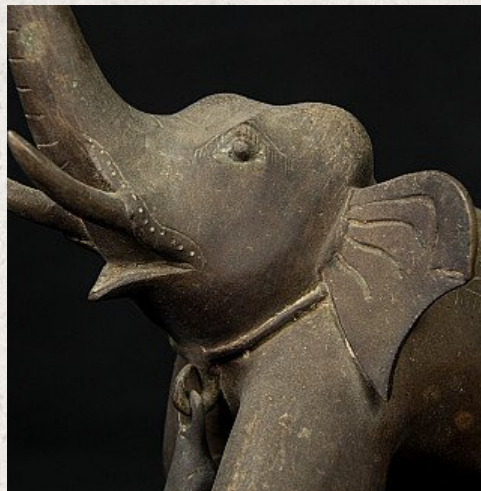

Antique bronze elephant statue

- Material : bronze
- 21 cm high
- 21 cm wide and 11,5 cm deep
- Early 20th century
- Originating from Burma
- Nr: 2055-9

Asian art

Rielerweg 71-73

7416 ZB Deventer

The Netherlands

www.burmese-art.com

info@burmese-art.com

+31-6-22192241