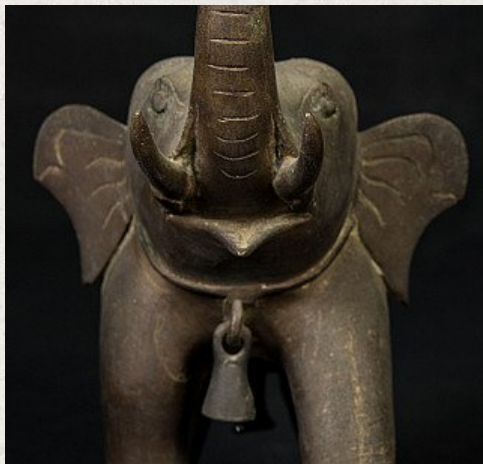

Antique bronze elephant statue

- Material : bronze
- 21 cm high
- 21 cm wide and 11,5 cm deep
- Early 20th century
- Originating from Burma
- Nr: 2055-9

Asian art

Rielerweg 71-73

7416 ZB Deventer

The Netherlands

www.burmese-art.com

info@burmese-art.com

+31-6-22192241