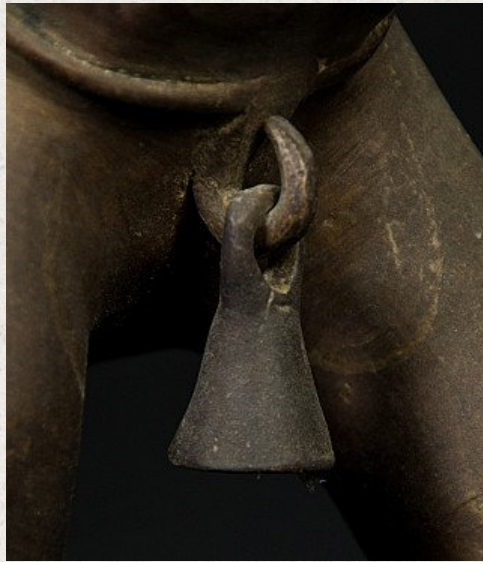

See on
website