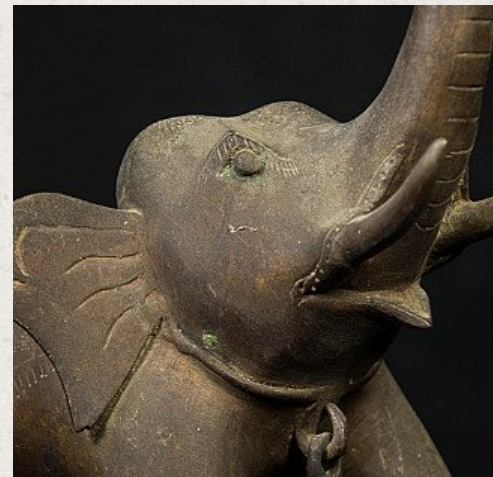

Antique bronze elephant statue

- Material : bronze
- 21 cm high
- 21 cm wide and 11,5 cm deep
- Early 20th century
- Originating from Burma
- Nr: 2055-9

Asian art

Rielerweg 71-73

7416 ZB Deventer

The Netherlands

www.burmese-art.com

info@burmese-art.com

+31-6-22192241