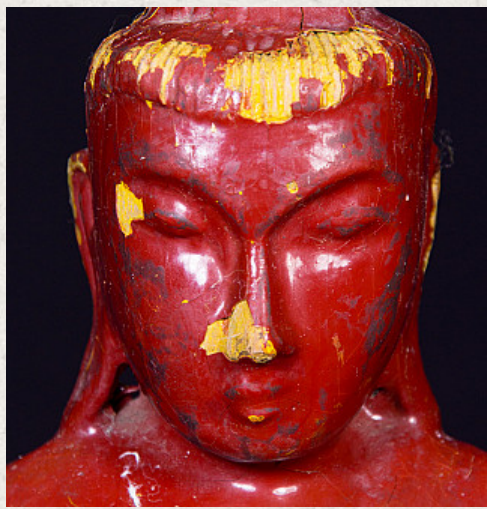

See on
website