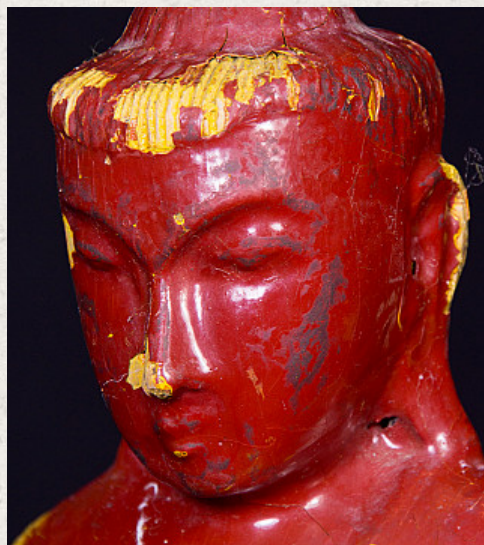

See on
website