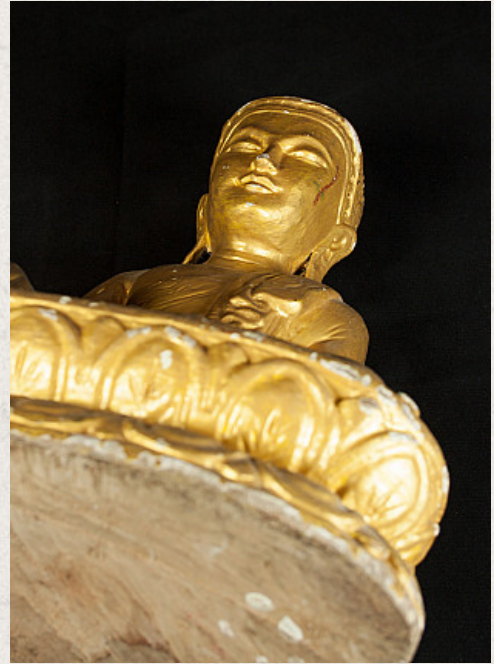

See on
website