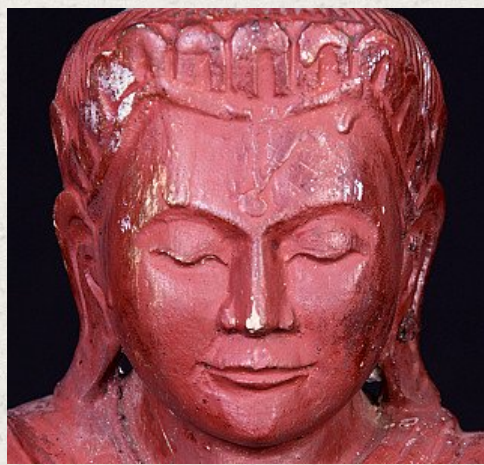

# Old wooden Mandalay Buddha statue

- Material : wood
- 46 cm high
- 20 cm wide and 24 cm deep
- Mandalay style
- Middle 20th century
- Originating from Burma
- Nr: 2055-12
- Price : 150 euro

Asian art

Rielerweg 71-73  
7416 ZB Deventer  
The Netherlands  
[www.burmese-art.com](http://www.burmese-art.com)  
[info@burmese-art.com](mailto:info@burmese-art.com)  
+31-6-22192241