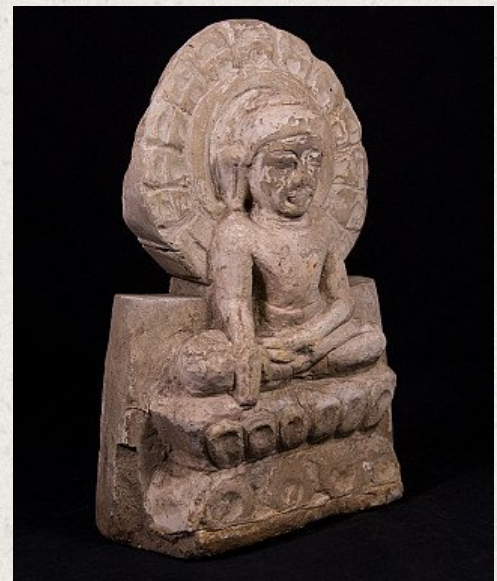

Antique stone Buddha statue

- Material: Limestone
- 33 cm high
- 23,5 cm wide and 9,5 cm deep
- Bhumisparsha mudra
- 19th century
- With Burmese inscriptions on the backside
- Originating from Burma
- Nr. 2052-7

Asian art

Rielerweg 71-73

7416 ZB Deventer

The Netherlands

www.burmese-art.com

info@burmese-art.com

+31-6-22192241