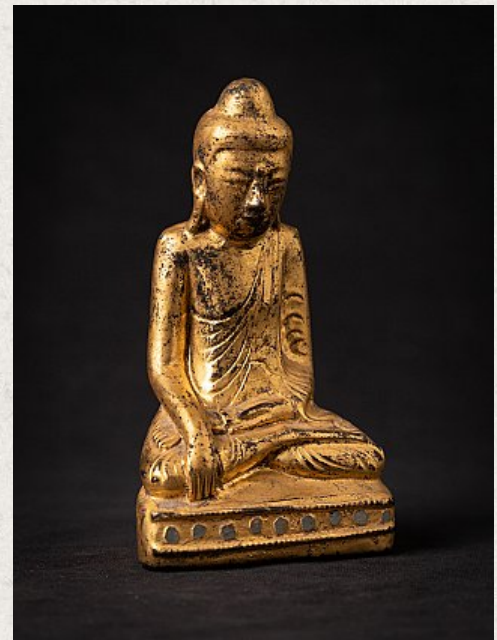

Antique Burmese Buddha statue

- Material : wood
- 13,8 cm high
- 7,8 cm wide and 4,5 cm deep
- Gilded with 24 krt. gold
- Shan (Tai Yai) style
- Bhumisparsha mudra
- 19th century
- With Burmese inscriptions on the backside
- Originating from Burma
- Nr: 2022-346

Asian art

Rielerweg 71-73

7416 ZB Deventer

The Netherlands

www.burmese-art.com

info@burmese-art.com

+31-6-22192241