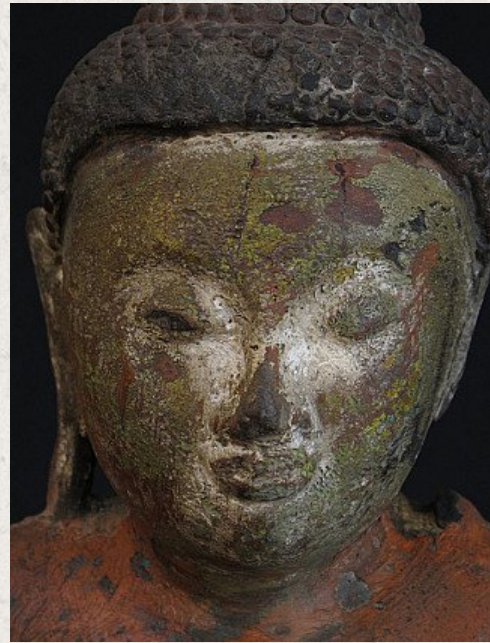

[See on website](#)