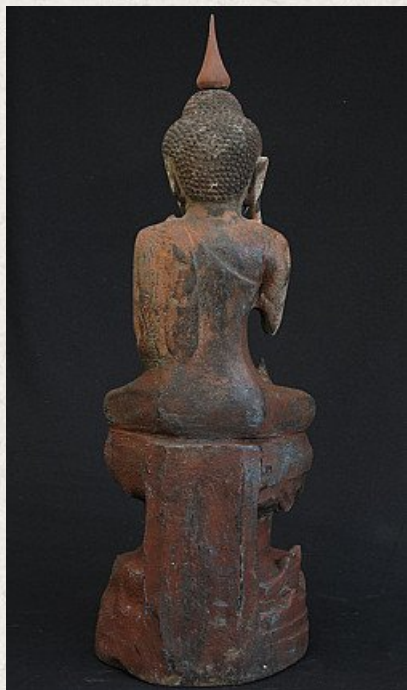

Antique sitting Buddha

- Material : wood
- 58,5 cm high
- Shan (Tai Yai) style
- Bhumisparsha mudra
- Originating from Burma
- Nr. 2

Asian art

Rielerweg 71-73

7416 ZB Deventer

The Netherlands

www.burmese-art.com

info@burmese-art.com

+31-6-22192241