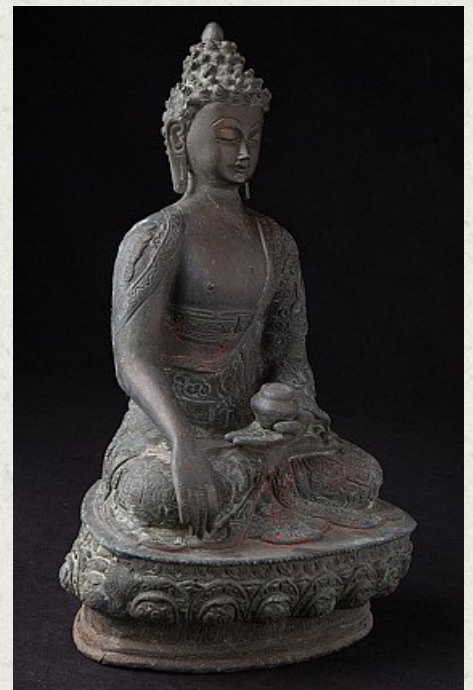

Bronze Nepali Buddha statue

- Material : bronze
- 32,5 cm high
- 21,5 cm wide and 15 cm deep
- Bhumisparsha mudra
- Originating from Nepal
- Nr. 1B-14

Asian art

Rielerweg 71-73

7416 ZB Deventer

The Netherlands

www.burmese-art.com

info@burmese-art.com

+31-6-22192241