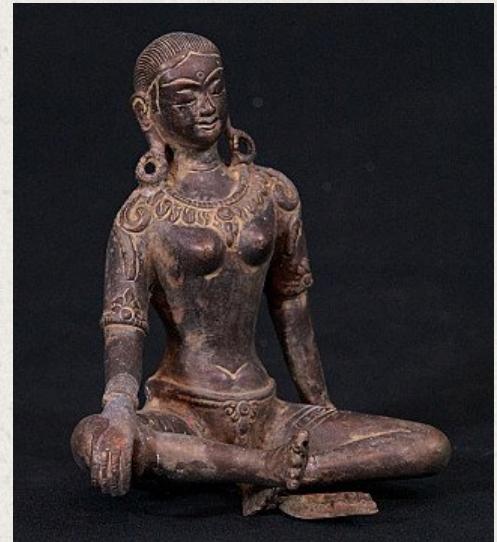

Bronze Parvati statue

- Material : bronze
- 14,5 cm high
- Originating from India
- Nr: 1975-1

Asian art

Rielerweg 71-73

7416 ZB Deventer

The Netherlands

www.burmese-art.com

info@burmese-art.com

+31-6-22192241