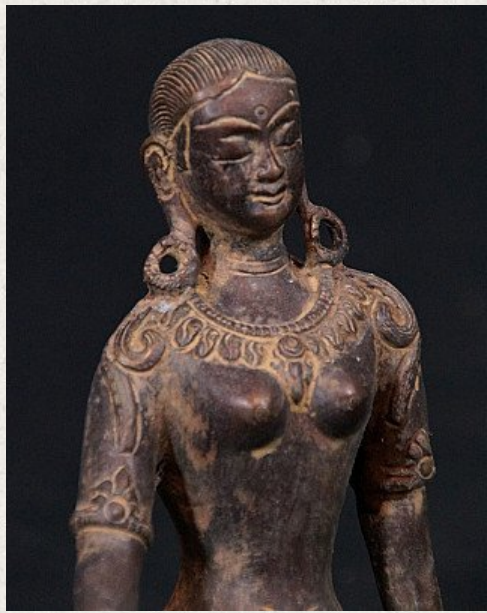

[See on website](#)