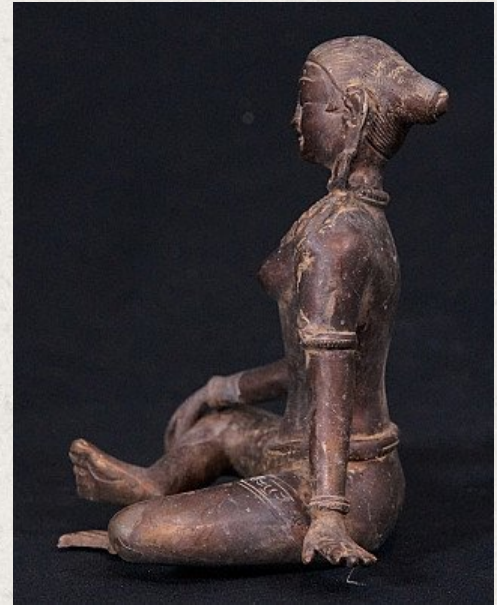

Bronze Parvati statue

- Material : bronze
- 14,5 cm high
- Originating from India
- Nr: 1975-1

Asian art

Rielerweg 71-73

7416 ZB Deventer

The Netherlands

www.burmese-art.com

info@burmese-art.com

+31-6-22192241