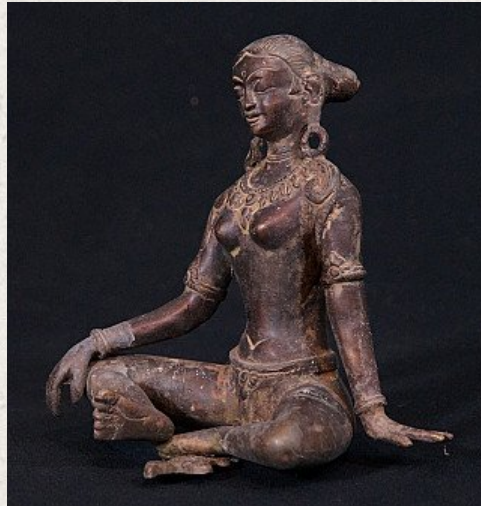

Bronze Parvati statue

- Material : bronze
- 14,5 cm high
- Originating from India
- Nr: 1975-1

Asian art

Rielerweg 71-73

7416 ZB Deventer

The Netherlands

www.burmese-art.com

info@burmese-art.com

+31-6-22192241