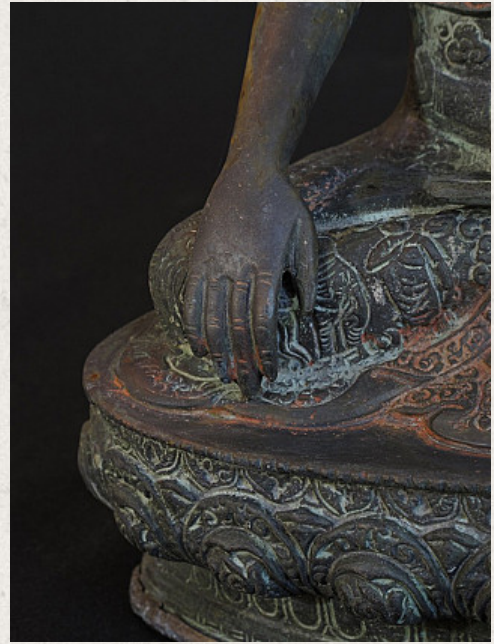

See on
website