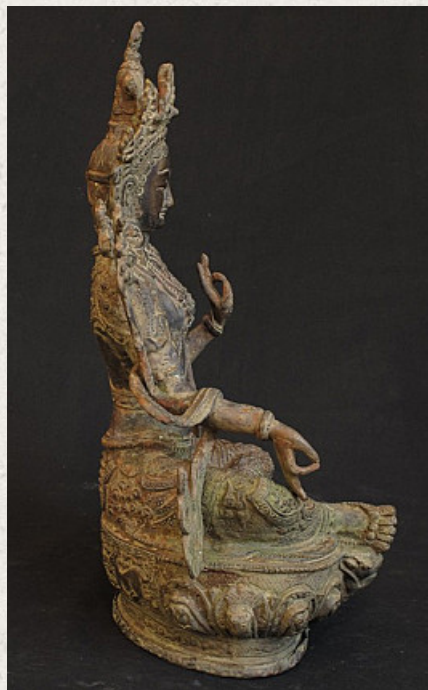

Bronze green Tara

- Material : bronze
- 32 cm high
- Originating from India
- Nr: 1971

Asian art

Rielerweg 71-73

7416 ZB Deventer

The Netherlands

www.burmese-art.com

info@burmese-art.com

+31-6-22192241