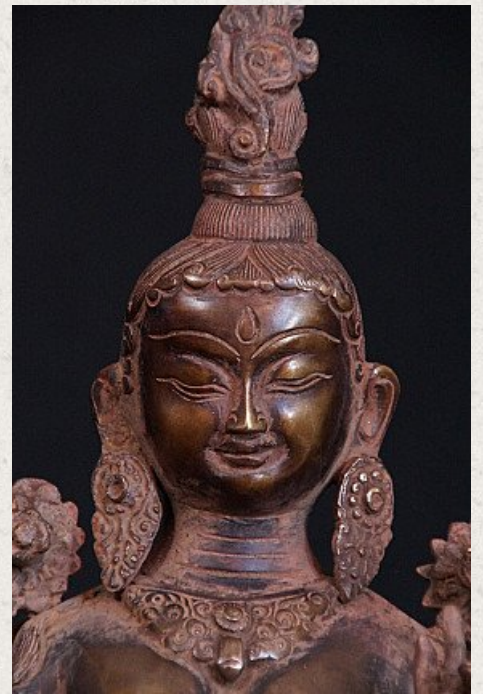

[See on website](#)