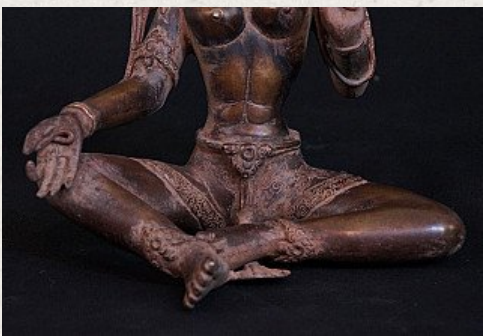

[See on website](#)