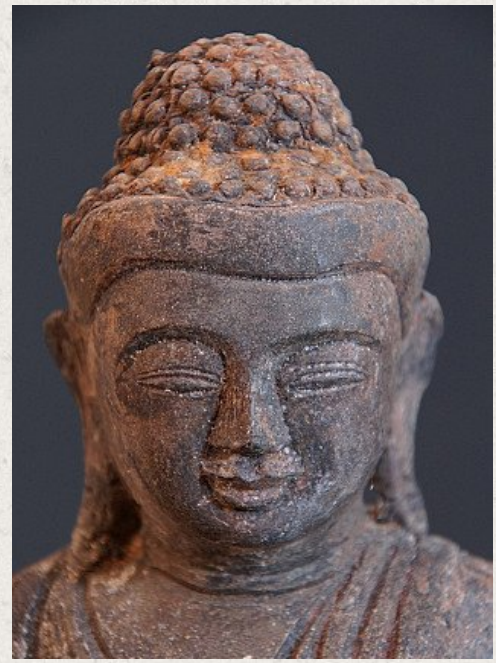

[See on website](#)