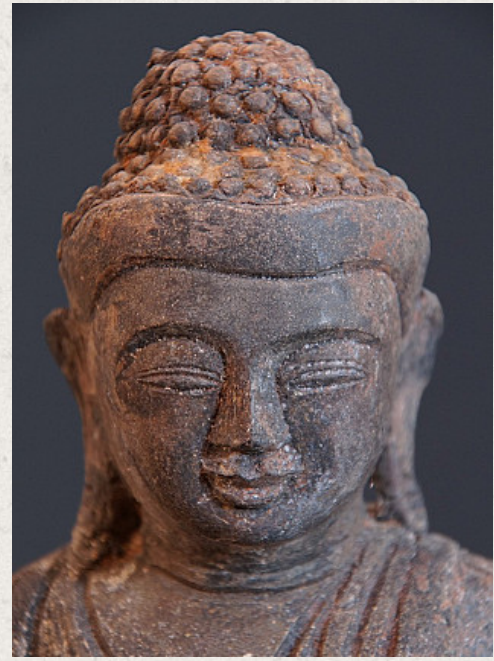

See on
website