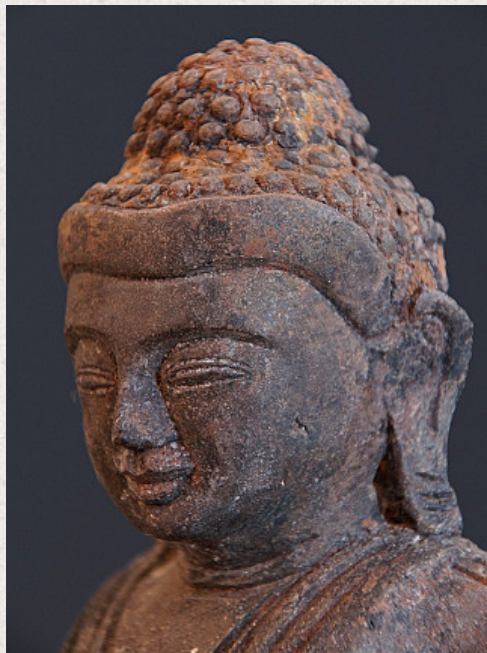

See on
website