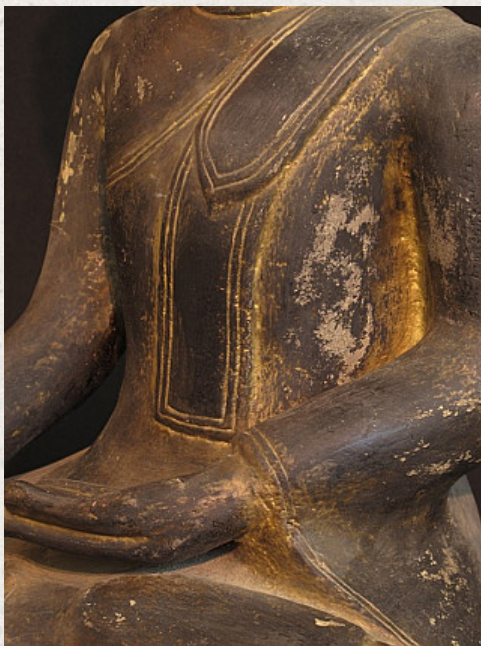

See on website