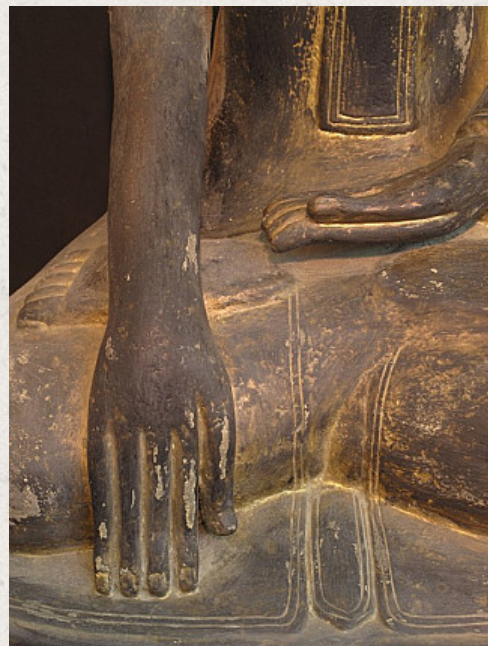

See on website