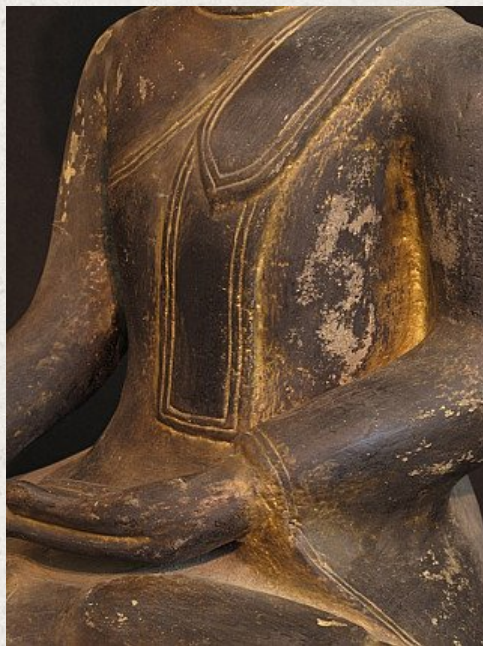

[See on website](#)