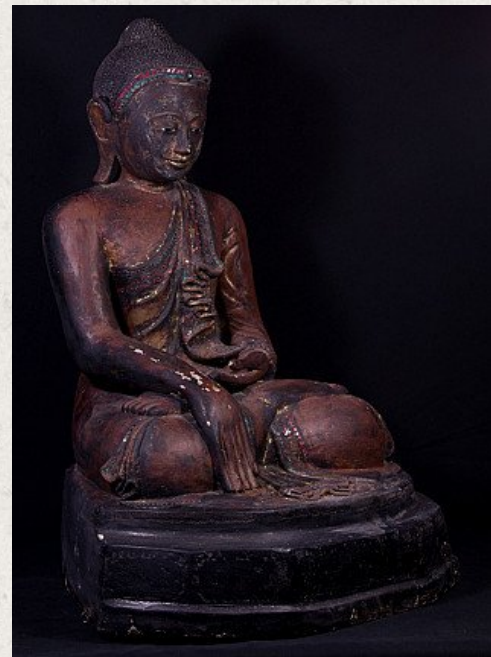

Large antique Mandalay Buddha statue

- Material : lacquerware
- 86 cm high
- 62 cm wide and 55 cm deep
- With traces of the original 24 krt. gilding
- Mandalay style
- Bhumisparsha mudra
- 19th century
- Very special !
- Originating from Burma
- Nr: 1953-12
- Price : 3650 euro

Asian art

Rielerweg 71-73

7416 ZB Deventer

The Netherlands

www.burmese-art.com

info@burmese-art.com

+31-6-22192241