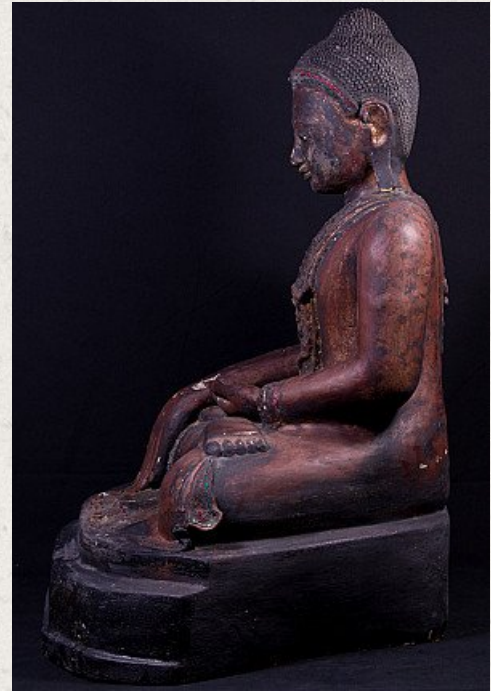

Large antique Mandalay Buddha statue

- Material : lacquerware
- 86 cm high
- 62 cm wide and 55 cm deep
- With traces of the original 24 krt. gilding
- Mandalay style
- Bhumisparsha mudra
- 19th century
- Very special !
- Originating from Burma
- Nr: 1953-12
- Price : 3650 euro

Asian art

Rielerweg 71-73

7416 ZB Deventer

The Netherlands

www.burmese-art.com

info@burmese-art.com

+31-6-22192241