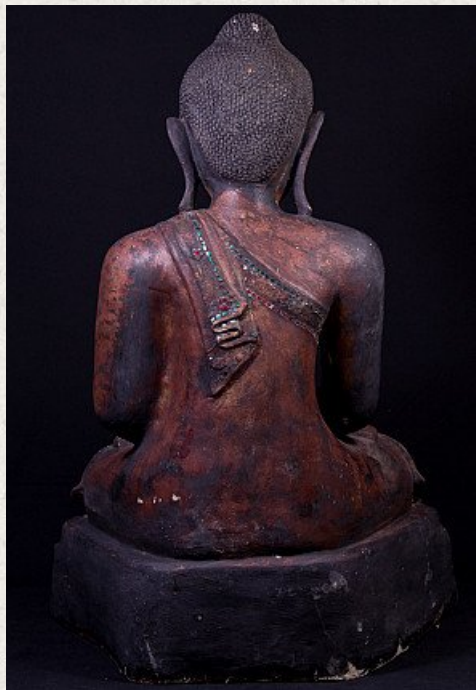

Large antique Mandalay Buddha statue

- Material : lacquerware
- 86 cm high
- 62 cm wide and 55 cm deep
- With traces of the original 24 krt. gilding
- Mandalay style
- Bhumisparsha mudra
- 19th century
- Very special !
- Originating from Burma
- Nr: 1953-12
- Price : 3650 euro

Asian art

Rielerweg 71-73

7416 ZB Deventer

The Netherlands

www.burmese-art.com

info@burmese-art.com

+31-6-22192241