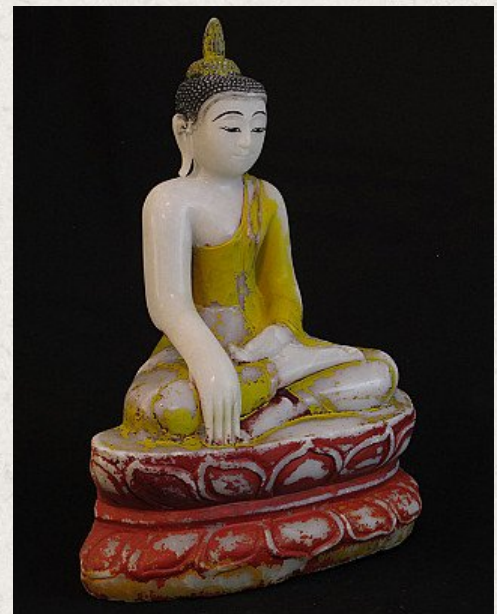

Antique sitting Buddha

- Material : marble
- 49 cm high
- Bhumisparsha mudra
- Originating from Burma
- Nr. 1942-1

Asian art

Rielerweg 71-73

7416 ZB Deventer

The Netherlands

www.burmese-art.com

info@burmese-art.com

+31-6-22192241