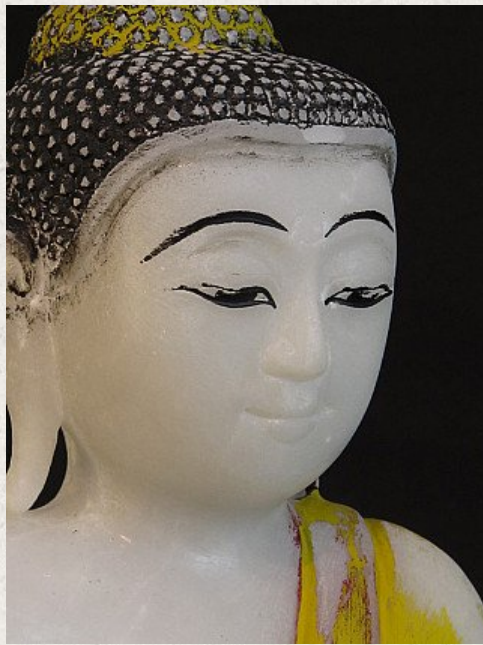

[See on website](#)