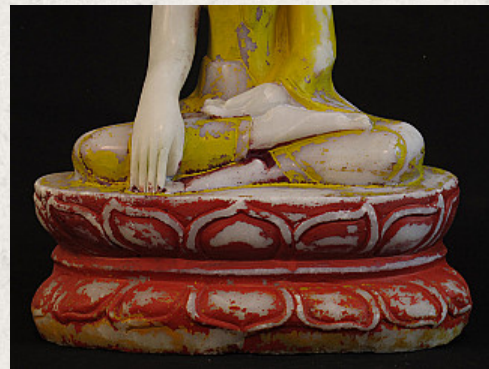

See on
website