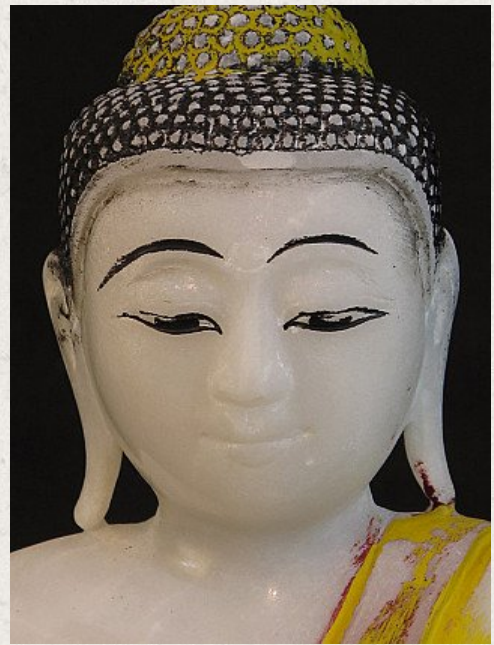

[See on website](#)