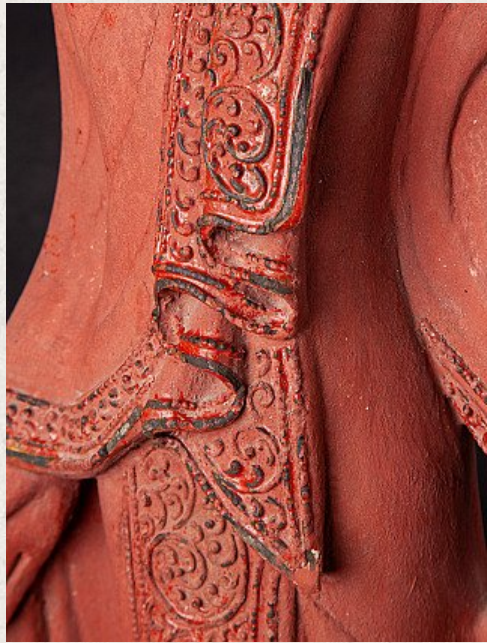

See on
website