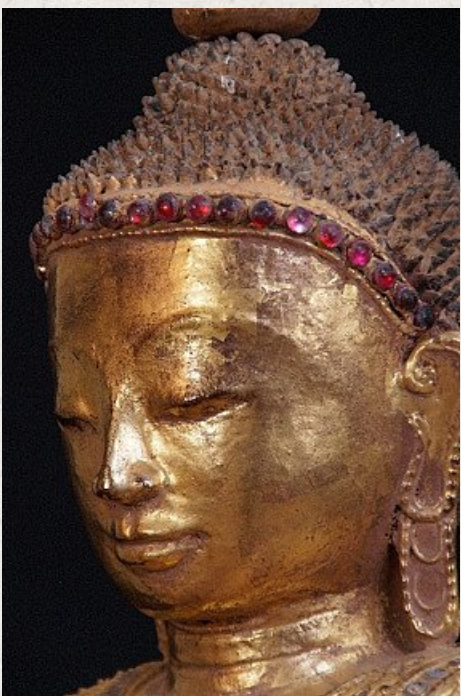

See on website