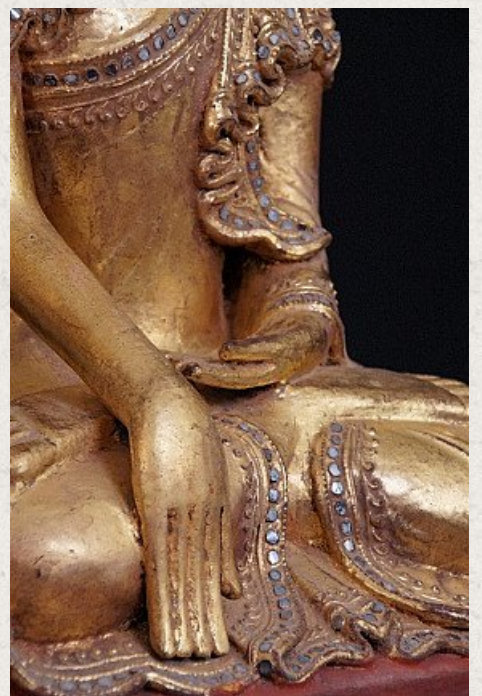

See on website